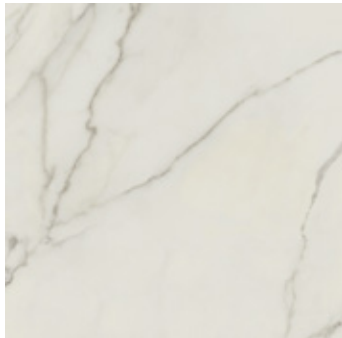

2660 MR0M/P

Deep Pearl