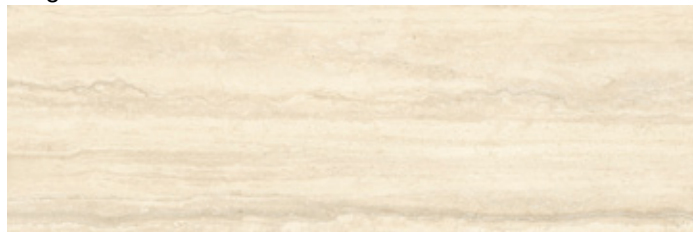

Stone Collection Tuscan Traces *NEW*

Wall Only Basic Tile 40 x 120cm

Price: £71.00 m²

Beige

1460 TR20

Silver