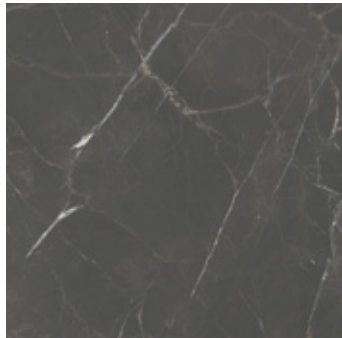

**Basic Tile**  
**60 x 60cm**

**Price: M £59.00 m<sup>2</sup> P £63.00 m<sup>2</sup>**

Essential White

2660 MR0M/P

Deep Pearl

2660 MR6M/P

Dark Illusion

2660 MR9M/P