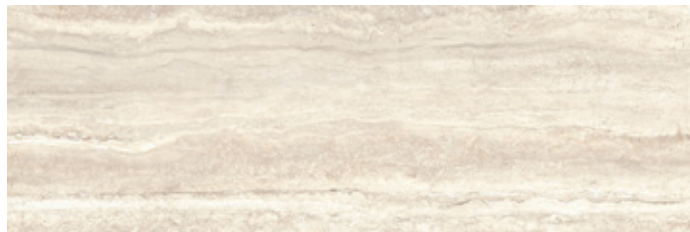

## Wall Only Basic Tile 40 x 120cm

Price: £71.00 m<sup>2</sup>

Beige

1460 TR20

Silver

1460 TR60

Dimensions: 397 x 1197 x 7mm  
Material: Nonviteous  
Finish: Matt | Fresh travertin look  
Tiles per m<sup>2</sup>: 2.08