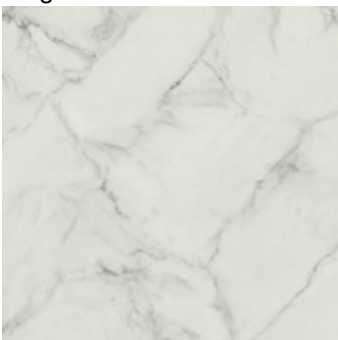

# Marble Collection **Marble Arch**

**Basic Tile**  
**60 x 60cm**

**Price: £59.00 m<sup>2</sup>**

Magic White

Arctic Gold

2660 MA0P

2660 MA2P

Dimensions: 597 x 597 x 9mm  
Material: Glazed porcelain stoneware  
Finish: Polished | Marble texture  
Tiles per m<sup>2</sup>: 2.78