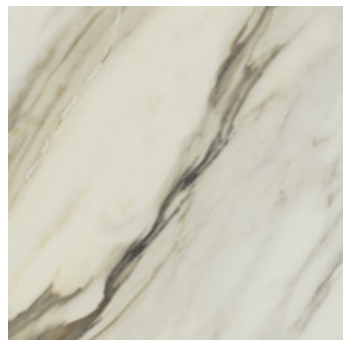

# Marble Collection **Marble Arch**

**Basic Tile**  
**60 x 60cm**

**Price: £59.00 m<sup>2</sup>**

Magic White

Arctic Gold

2660 MA0P

2660 MA2P

Dimensions: 597 x 597 x 9mm  
Material: Glazed porcelain stoneware  
Finish: Polished | Marble texture  
Tiles per m<sup>2</sup>: 2.78