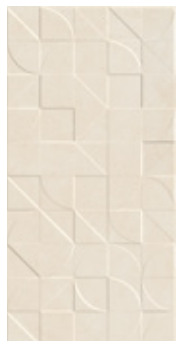

Decor Tile 30 x 60cm

Price: £34.00 m²

Creme

1574 CG10