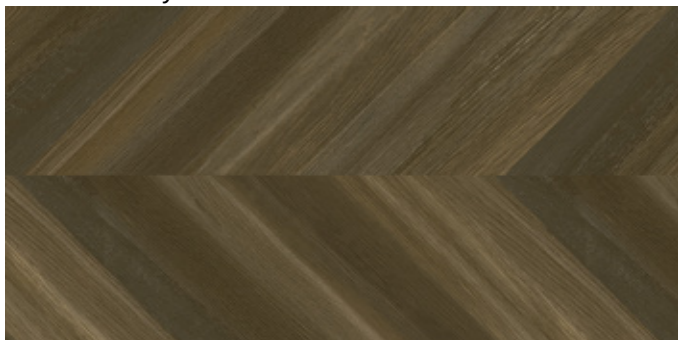

2658 MA80

2658 MA90

Dimensions: 597 x 597 x 9mm
Material: Porcelain stoneware
Finish: Matt | Relief
Tiles per m²: 2.78

Basic Tile
60 x 120cm

Price: £54.00 m²

vilbostoneplus

Golden Honey

Dark Mocca