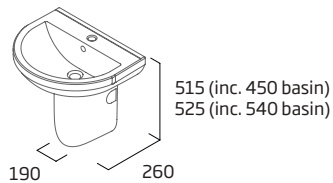

Semi Pedestal

- Suitable for use with Debut 450mm and 540mm basin
- Supplied with wall fixings

White DSMP