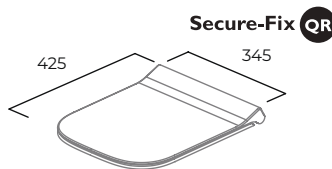

### Slim Soft Close WC Seat

- Slim design
- Top fix design
- Adjustable hinges with secure fix technology keeps the seat firmly in place
- Easy one button quick release hinges
- Thermoset plastic

White SNSLSCTS-SF