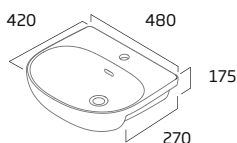

Standard Depth Semi-Countertop Basin

- Compatible with 600mm and 500mm fitted furniture semi countertop units
- Supplied with cutting template for worktop and fascia
- Monobloc tap hole
- Overflow
- Minimum furniture depth: 275mm

Ceramic CO3SCTBAS