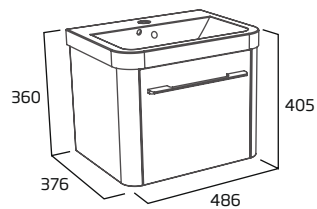

500mm Wall Mounted Wash Unit

- soft close drawer

Gloss White	CN5412.W
Gloss Anthracite	CN5412.G
Matt Stone Grey	CN5412.ST
Matt Light Grey	CN5412.LG
Matt Dark Blue	CN5412.KB
Matt Nordic Green	CN5412.NG