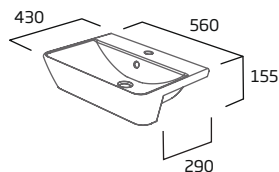

Semi-Countertop Basin 1 Tap Hole

- Contemporary design
- Supplied with cutting template for worktop and fascia
- Monobloc tap hole
- Minimum furniture depth 290mm

Ceramic DC14002