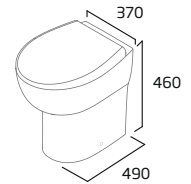

Comfort Height Back To Wall WC

- 460mm comfort height excluding seat
- Rimless Easi-Clean design
- Concealed fixings for anchoring to floor

Ceramic COCBWPAN