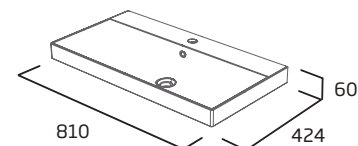

800mm Basin

- Single tap hole
- Integrated overflow

Ceramic	DC12014