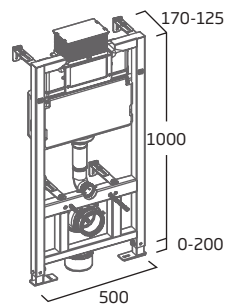

1.0m Wall Hung WC Frame

- Ideal for boxed in applications, especially under windows
- Requires flush plate/button, or contactless sensor (available separately)
- 200mm height adjustment.

TR9015