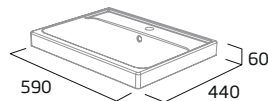

600mm Basin

- Single tap hole
- Integrated overflow

Ceramic	DC12061