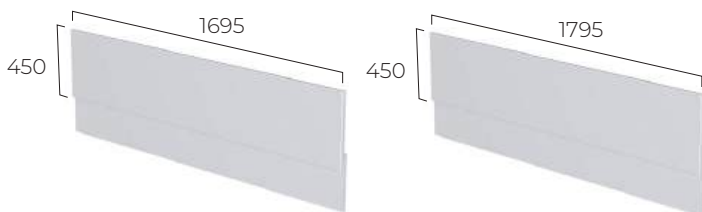

1700mm Front Panel   1800mm Front Panel

Gloss white isocore bath panels

- Fully waterproof material that doesn't need resealing when cut
- Hygienic polyurethane painted finish
- Supplied with optional plinth to use depending on bath height
- Main panel: 450mm
- Adjustable plinth height: 140mm

Panel Finish	700mm Panel	750mm Panel	800mm Panel
Agile Isocore Bath End Panels			
White	DC5002	DC5017	DC5015
RRP inc VAT	£71.70 each	£71.70 each	£77.10 each

Panel Finish	1700mm Panel	1800mm Panel
Agile Isocore Bath Front Panels		
White	DC5001	DC5016
RRP inc VAT	£133.50 each	£145.00 each

700mm bath panel

- Supplied with optional plinth to use depending on bath height
- Main panel: 685 x 500mm
- Plinth: 685 x 140mm