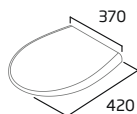

Wrap Over Soft Close WC Seat

- Top fix design
- Quick release lift off hinges for easy cleaning
- Thermoset plastic

White COSCTS