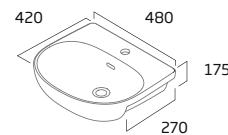

Standard Depth Semi-Countertop Basin

- Compatible with 600mm and 500mm fitted furniture semi countertop units
- Supplied with cutting template for worktop and fascia
- Monobloc tap hole
- Integrated overflow
- Minimum furniture depth: 275mm

Ceramic CO3SCTBAS