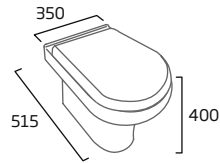

Back To Wall WC

- Contemporary design
- Top fix design for use with debut WC seat
- Concealed fixings for anchoring to the floor

Ceramic DBWPAN