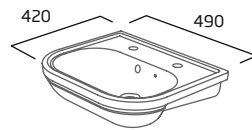

Semi-Countertop Basin 2 Tap Hole

- Suitable for standard depth furniture
- Compatible with 500mm furniture
- Supplied with cutting template for worktop and fascia
- Minimum furniture depth 275mm
- Overflow

Ceramic DC14019