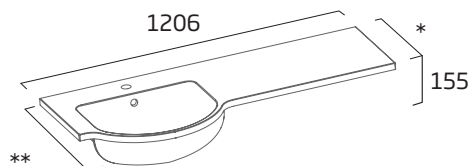

Isocast Basins With Integrated Worktops

Standard & Slim Depth Left or Right Hand Isocast Basins

- Left or right side basins available in all sizes
- For use with standard or slim depth semi-countertop base units only
- Tap hole is predrilled in all standard depth basins
- Tap hole is undrilled in all slim depth basins Instructions for drilling the slim depth basin tap hole are included
- Furniture fascia cutting template instructions included with basin.

* Standard depth 365mm

* Slim depth 230mm

** 1006mm Standard depth with basin 508mm

** 1006mm Slim depth with basin 388mm

** 1206mm & 1506mm Standard depth with basin 528mm

** 1206mm & 1506mm Slim depth with basin 388mm

Important: Solo slim basins are only compatible for installations with a low profile plumbing bottle trap (P-Trap).

Due to an internal brace position a standard bottle trap clashes/causes the basin not to fit correctly on the furniture top surface.

Basin Finish	Standard Depth	Slim Depth	RRP inc VAT
1000mm Solo Isocast Basins - For Use With 500mm Semi-Countertop Base Units Only			
Isocast	SO1002S.L - Left Side Basin	SO1002SM.L - Left Side Basin	£422.00 each
Isocast	SO1002S.R - Right Side Basin	SO1002SM.R - Right Side Basin	
1200mm Solo Isocast Basins - For Use With 600mm Semi-Countertop Base Units Only			
Isocast	SO1202S.L - Left Side Basin	SO1200SM.L - Left Side Basin	£463.00 each
Isocast	SO1202S.R - Right Side Basin	SO1200SM.R - Right Side Basin	
1500mm Solo Isocast Basins - For Use With 600mm Semi-Countertop Base Units Only			
Isocast	SO1500S.L - Left Side Basin	SO1502SM.L - Left Side Basin	£555.00 each
Isocast	SO1500S.R - Right Side Basin	SO1502SM.R - Right Side Basin