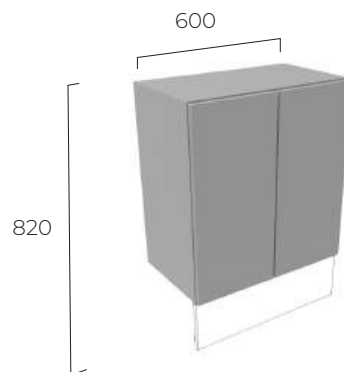

600mm 2 Door Floor Cupboard with Fascia Door Pack & Carcass

- Soft close hinges
- One adjustable shelf
- Reversible door
- 50mm pipe void

Standard depth 353mm

**Don't forget
to order
your handles
see pages
108-109**

Unit Finish	Standard Depth		Slim Depth	
Muse				
White	F3033MU.W		F3032MU.W	
Stone Grey	F3033MU.ST		F3032MU.ST	
Midnight Grey	F3033MU.MT		F3032MU.MT	
Fossil	F3033MU.FL		F3032MU.FL	
Dark Blue	F3033MU.KB		F3032MU.KB	
Nordic Green	F3033MU.NG		F3032MU.NG	
Stow				
Stone Grey	F3033SW.ST		F3032SW.ST	
Natural White	F3033SW.NW		F3032SW.NW	
Midnight Grey	F3033SW.MT		F3032SW.MT	
Fossil	F3033SW.FL		F3032SW.FL	
Nordic Green	F3033SW.NG		F3032SW.NG	
Hide				
	LH Door	RH Door	LH Door	RH Door
White	F3033HDL.W	F3033HDR.W	F3032HDL.W	F3032HDR.W
Midnight Grey	F3033HDL.MT	F3033HDR.MT	F3032HDL.MT	F3032HDR.MT
Nordic Green	F3033HDL.NG	F3033HDR.NG	F3032HDL.NG	F3032HDR.NG
RRP inc VAT	£273.00 each		£261.50 each	

Unit Finish	Standard Depth	
Muse		
White	F6033MU.W	
Stone Grey	F6033MU.ST	
Midnight Grey	F6033MU.MT	
Fossil	F6033MU.FL	
Dark Blue	F6033MU.KB	
Nordic Green	F6033MU.NG	
Stow		
Stone Grey	F6033SW.ST	
Natural White	F6033SW.NW	
Midnight Grey	F6033SW.MT	
Fossil	F6033SW.FL	
Nordic Green	F6033SW.NG	
Hide		
White	F6033HD.W	
Midnight Grey	F6033HD.MT	
Nordic Green	F6033HD.NG	
RRP inc VAT	£402.00 each