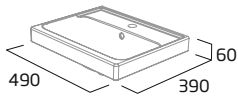

Basins

Status 500mm Basin

- Single tap hole
- Integrated overflow

Ceramic DC12060