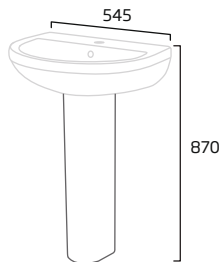

## Pedestal

- For use with Debut 450mm and 540mm basins

White DPED