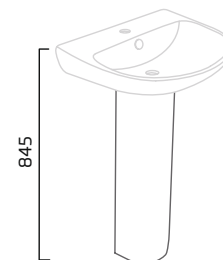

Pedestal

- Use with 550mm basin

Ceramic PE100S