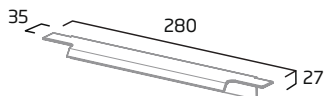

600mm Freestanding Handle

Black TYHANDR600B

Handle Usage Chart

Type Unit	Qty Needed
500mm Wall Mounted	1
600mm Wall Mounted	2
500mm / 600mm Freestanding with Doors	2
500mm / 600mm Freestanding with Drawers	3