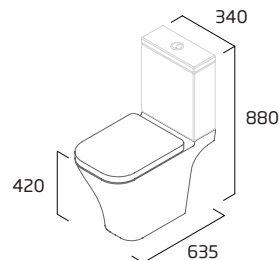

Comfort Height Standard Close Coupled WC

- 460mm comfort height excluding seat
- Spigot distance from wall: 170mm
- 130mm open side
- Rimless Easi-Clean design
- Concealed fixings for anchoring to floor

Ceramic SN620CHP