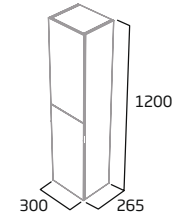

### 300mm Wall Column

- Soft close doors
- 3 x internal shelf (non adjustable)
- Reversible doors
- No handle required

Matt White	AM3041.MW
Matt Powder Blue	AM3041.PB
Matt Aloe	AM3041.AL
Matt Black	AM3041.BK