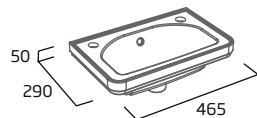

400mm Basin - 2 Tap Hole

- Two tap holes
- Integrated overflow
- Chainstay hole

Ceramic HALD4680