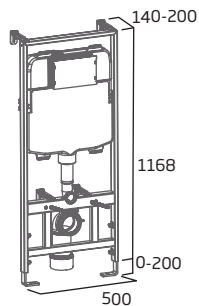

1.17m Wall Hung WC Frame

- Use for in-wall applications
- Includes fittings
- Requires flush plate/button, or contactless sensor (available separately)
- 200mm height adjustment

TR9006