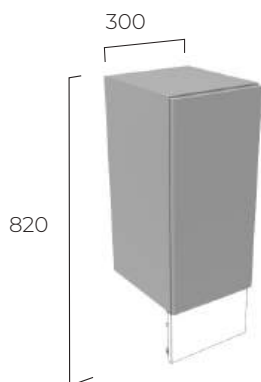

Floor Cupboards

5
Year
Guarantee

300mm 1 Door Floor Cupboard with Fascia Door Pack & Carcass

- Soft close hinges
- One adjustable shelf
- Reversible door except Hide
- 50mm pipe void

Standard depth 353mm
Slim depth 218mm

**Don't forget
to order
your handles
see pages
108-109**