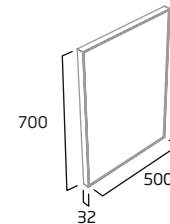

Mirrors

500mm Framed Mirror

- Colour matched to furniture

Gloss White AM5050.W
Light Grey AM5050.LG
Nordic Green AM5050.NG