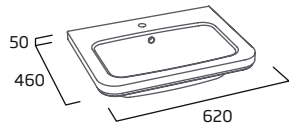

600mm Basin - 1 Tap Hole

- Single tap hole
- Integrated overflow

Ceramic HALS6080