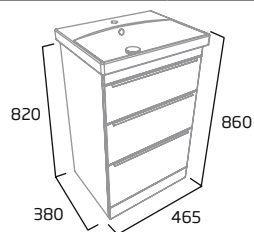

500mm Freestanding 3 Door Wash Unit

- Soft close drawers
- Chrome plated handles

Gloss White	TY5016.W
Gloss Light Grey	TY5016.LG
Matt Stone Grey	TY5016.ST
Matt Basalt Wood	TY5016.BT
Matt Dark Blue	TY5016.KB
Matt Nordic Green	TY5016.NG