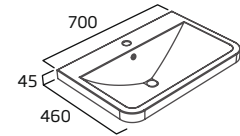

700mm Basin

- Single tap hole
- Integrated overflow

Ceramic CN7080