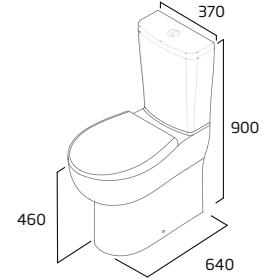

Comfort Height Fully Enclosed Close Coupled WC

- 460mm comfort height excluding seat
- Spigot distance from wall: 155mm
- 125mm open side
- Rimless Easi-Clean design
- Concealed fixings for anchoring to floor

Ceramic COCHFAN