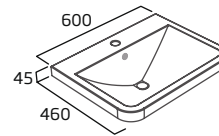

600mm Basin

- Single tap hole
- Integrated overflow

Ceramic CN6080