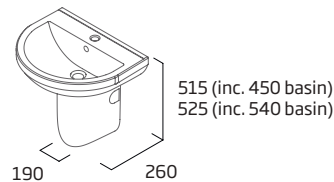

Semi Pedestal

- Suitable for use with Debut 450mm and 540mm basin
- Supplied with wall fixings

White DSMP