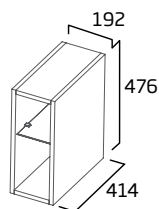

200mm Open Storage

- Open storage for a curated look
- Pair with Platform furniture

Gloss White	PLTST200.W
Matt White	PLTST200.MW
Gloss Light Grey	PLTST200.LG
Matt Light Grey	PLTST200.MLG
Matt Midnight Grey	PLTST200.MT
Matt Willow	PLTST200.WL
Swiss Oak	PLTST200.SO

Handles Please note the handle cost is not included in the furniture price. Simply choose your handle when ordering. See page 23 for prices.

125mm Recessed Handle

	Swiss Oak	Painted
Chrome	PLTH01125C-2	PLTH01125C
Black	PLTH01125B-2	PLTH01125B
Brushed Brass	PLTH01125A-2	PLTH01125A
Gunmetal	PLTH01125GM-2	-