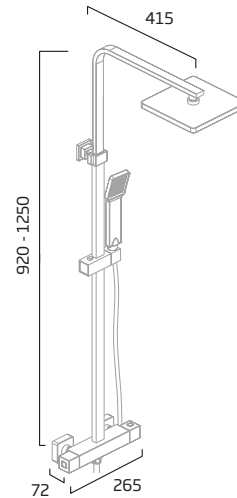

Harbour

Dual Function Shower System

Brushed Brass - TR3028

Black - TR3026

Chrome - TR3004