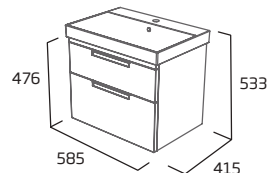

600mm Wall Mounted Wash Unit

- Soft close drawers
- See page 23 for handle choices

Slab Fascias

Gloss White	PLT6012.W
Gloss Light Grey	PLT6012.LG
Matt Midnight Grey	PLT6012.MT
Matt Willow	PLT6012.WL
Swiss Oak	PLT6012.SO

Fluted Fascias

Matt White	PLT6012FL.MW
Matt Light Grey	PLT6012FL.MLG
Matt Midnight Grey	PLT6012FL.MT
Matt Willow	PLT6012FL.WL
Swiss Oak	PLT6012FL.SO