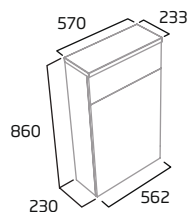

Furniture Units

Back to Wall WC Unit

- Removable top and main fascia panels for easy access to cistern
- Gloss white 25mm thick worktop
- See sanitaryware section for back to wall pan and cistern options

Gloss White	AM5623.W
Matt White	AM5623.MW
Gloss Light Grey	AM5623.LG
Matt Midnight Grey	AM5623.MT
Matt Willow	AM5623.WL
Swiss Oak	AM5623.SO