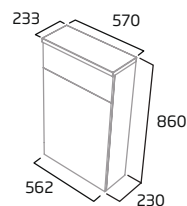

Back to Wall WC Unit

- Removable top and main fascia panels for easy access to cistern
- Gloss white 25mm thick worktop
- See sanitaryware section for back to wall pan and cistern options

Gloss White	AM5623.W
Gloss Light Grey	AM5623.LG
Matt Nordic Green	AM5623.NG
Matt Anthracite	AM5623.MG