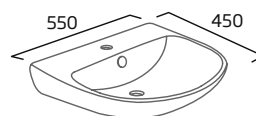

550mm Basin

- Slim edged design
- Monobloc tap hole
- Overflow
- Wall hang with bottle trap or mount on pedestal

Ceramic RA550SB