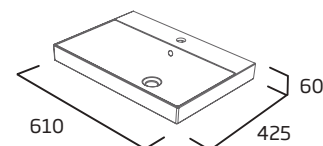

600mm Basin

- Single tap hole
- Integrated overflow

Ceramic	DC12012