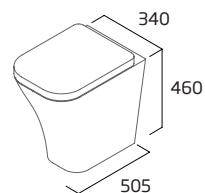

Comfort Height Back To Wall WC

- 460mm comfort height excluding seat
- Rimless Easi-Clean design
- Concealed fixings for anchoring to floor

Ceramic SN505CBW