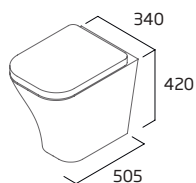

Back To Wall WC

- Rimless Easi-Clean design
- Concealed fixings for anchoring to floor

Ceramic SN490BTW