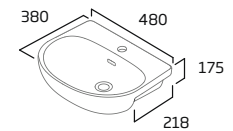

Slim Depth Semi-Countertop Basin

- Compatible with 600mm and 500mm fitted furniture semi countertop units
- Supplied with cutting template for worktop and fascia
- Monobloc tap hole
- Integrated overflow
- Minimum furniture depth: 220mm

Ceramic CO2SCTBAS