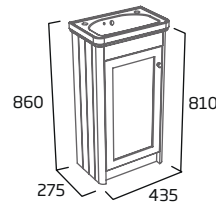

400mm Cloakroom Wash Unit

- Reversible door
- Soft close door
- Internal shelf
- Supplied with chrome knob
- Pilot holes for handles
- Units have pilot holes and are supplied with standard chrome knob(s). See page 47 for additional handle options

Matt Natural White	HAL4610.NW
Matt Stone Grey	HAL4610.SG
Matt Midnight Grey	HAL4610.MT
Matt Nordic Green	HAL4610.NG
Matt Powder Blue	HAL4610.PB