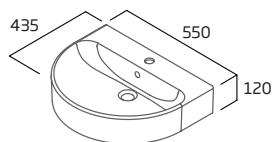

550 Basin

- Monobloc tap hole
- Overflow
- Suitable for use with Sky pedestal or semi pedestal

Ceramic DC14054