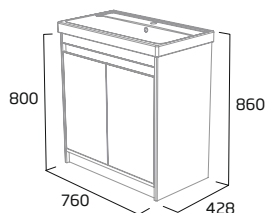

800mm Freestanding Wash Unit

- Soft close doors
- Internal shelf
- See page 35 for bespoke handle choices

Gloss White	STA8010.W
Gloss Light Grey	STA8010.LG
Matt Nordic Green	STA8010.NG
Matt Anthracite	STA8010.MG