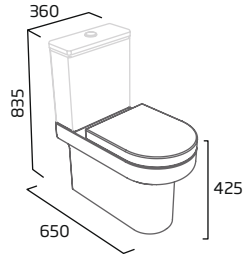

Fully Enclosed Close Coupled WC

- Fully enclosed design
- Concealed fixings for anchoring to floor
- Spigot distance from wall: 190mm

Ceramic DFFPAN