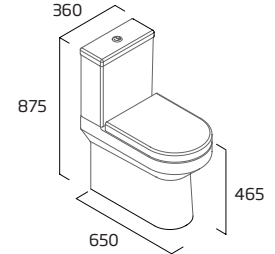

Rimless Comfort Height Fully Enclosed WC

- 460mm comfort height excluding seat
- Spigot Distance from wall: 155mm
- Fully enclosed sides
- Rimless Easi-Clean design
- Concealed fixings for anchoring to floor

Ceramic DCFPAN