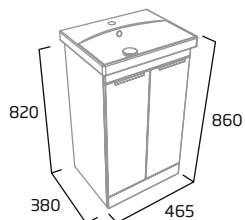

500mm Freestanding 2 Door Wash Unit

- Soft close doors
- Chrome plated handles
- Internal shelf

Gloss White	TY5010.W
Gloss Light Grey	TY5010.LG
Matt Stone Grey	TY5010.ST
Matt Basalt Wood	TY5010.BT
Matt Dark Blue	TY5010.KB
Matt Nordic Green	TY5010.NG