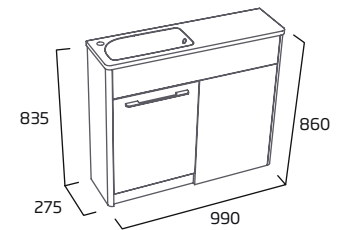

1000mm Freestanding Wash / WC Unit & Isocast Basin - Left

- Soft close door
- Internal shelf
- Chrome handle
- Suitable for all BTW, WC pans, Cisterns and Frames

Gloss White	CNL119.W
Gloss Anthracite	CNL119.G
Matt Stone Grey	CNL119.ST
Matt Light Grey	CNL119.LG
Matt Dark Blue	CNL119.KB
Matt Nordic Green	CNL119.NG