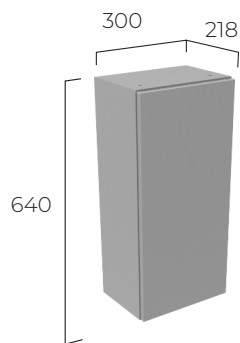

Wall Cupboards (suitable for use with standard & slim depth units)

5
Year
Guarantee

300mm 1 Door Wall Cupboard with Fascia Door Pack & Carcass

Slim depth 218mm

- Soft close hinges
- One adjustable shelf
- Adjustable hanging brackets
- Reversible door
- Suitable for use with standard & slim depth units

Don't forget to order your handles see pages 108-109