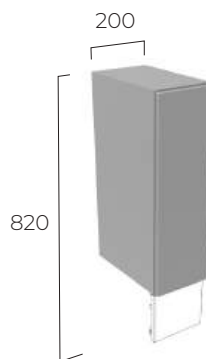

Floor Cupboards

200mm 1 Door Floor Cupboard with Fascia Door Pack & Carcass

- Soft close hinges
- One adjustable shelf
- Reversible door except Hide
- 50mm pipe void

* These products have plain fronted fascia packs

Standard depth 353mm
Slim depth 218mm

Don't forget to order your handles see pages 108-109

5
Year
Guarantee

Unit Finish	Standard Depth	Slim Depth
Muse		
Gloss White	F1533MU.W	F1532MU.W
Matt Stone Grey	F1533MU.ST	F1532MU.ST
Matt Midnight Grey	F1533MU.MT	F1532MU.MT
Matt Fossil	F1533MU.FL	F1532MU.FL
Matt Dark Blue	F1533MU.KB	F1532MU.KB
Matt Nordic Green	F1533MU.NG	F1532MU.NG

Stow		
Matt Stone Grey *	F1533SW.ST	F1532SW.ST
Matt Natural White *	F1533SW.NW	F1532SW.NW
Matt Midnight Grey *	F1533SW.MT	F1532SW.MT
Matt Fossil *	F1533SW.FL	F1532SW.FL
Matt Nordic Green *	F1533SW.NG	F1532SW.NG

Hide	LH Door	RH Door	LH Door	RH Door
Gloss White	F1533HDL.W	F1533HDR.W	F1532HDL.W	F1532HDR.W
Matt Midnight Grey	F1533HDR.W	F1533HDR.MT	F1532HDL.MT	F1532HDR.MT
Matt Nordic Green	F1533HDL.NG	F1533HDR.NG	F1532HDL.NG	F1532HDR.NG

RRP inc VAT   **£235.00 each**   **£225.00 each**

Unit Finish	Standard Depth	Slim Depth
Muse		
Gloss White	F2033MU.W	F2032MU.W
Matt Stone Grey	F2033MU.ST	F2032MU.ST
Matt Midnight Grey	F2033MU.MT	F2032MU.MT
Matt Fossil	F2033MU.FL	F2032MU.FL
Matt Dark Blue	F2033MU.KB	F2032MU.KB
Matt Nordic Green	F2033MU.NG	F2032MU.NG

Stow		
Matt Stone Grey *	F2033SW.ST	F2032SW.ST
Matt Natural White *	F2033SW.NW	F2032SW.NW
Matt Midnight Grey *	F2033SW.MT	F2032SW.MT
Matt Fossil *	F2033SW.FL	F2032SW.FL
Matt Nordic Green *	F2033SW.NG	F2032SW.NG

Hide	LH Door	RH Door	LH Door	RH Door
Gloss White	F2033HDL.W	F2033HDR.W	F2032HDL.W	F2032HDR.W
Matt Midnight Grey	F2033HDL.MT	F2033HDR.MT	F2032HDL.MT	F2032HDR.MT
Matt Nordic Green	F2033HDL.NG	F2033HDR.NG	F2032HDL.NG	F2032HDR.NG

RRP inc VAT   **£250.40 each**   **£241.40 each**