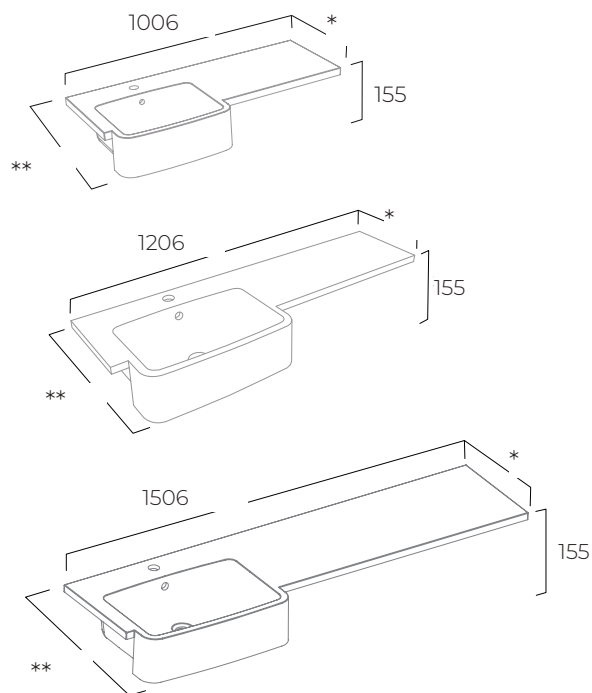

Isocast Basins With Integrated Worktops

5
Year
Guarantee

Standard & Slim Depth Left or Right Hand Isocast Basins

- Left or right side basins available in all sizes
- For use with standard or slim depth semi-countertop base units only
- Tap hole is predrilled in all standard depth basins
- Tap hole is undrilled in all slim depth basins
- Instructions for drilling the slim depth basin tap hole are included

* Standard depth 355mm

* Slim depth 220mm

** Standard depth with basin 453mm

** Slim depth with basin 310mm

Basin Finish	Standard Depth	Slim Depth	RRP inc VAT
1000mm Isocast Basins - For Use With 500mm Semi-Countertop Base Units Only			
Isocast	IS1002S.L - Left Side Basin	IS1002SM.L - Left Side Basin	£422.00 each
Isocast	IS1002S.R - Right Side Basin	IS1002SM.R - Right Side Basin	
1200mm Isocast Basins - For Use With 600mm Semi-Countertop Base Units Only			
Isocast	IS1202S.L - Left Side Basin	IS1200SM.L - Left Side Basin	£463.00 each
Isocast	IS1202S.R - Right Side Basin	IS1200SM.R - Right Side Basin	
1500mm Isocast Basins - For Use With 600mm Semi-Countertop Base Units Only			
Isocast	IS1500S.L - Left Side Basin	IS1502SM.L - Left Side Basin	£555.00 each
Isocast	IS1500S.R - Right Side Basin	IS1502SM.R - Right Side Basin