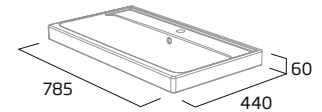

800mm Basin

- Single tap hole
- Integrated overflow

Ceramic DC12062

500mm Freestanding Basin Unit Handle Pack

Chrome STAFHAN5C
Black STAFHAN5B
Brushed Brass STAFHAN5A

600mm Freestanding Basin Unit Handle Pack

Chrome STAFHAN6C
Black STAFHAN6B
Brushed Brass STAFHAN6A