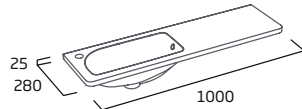

1000mm Isocast Basin – Left

- Single tap hole
- Left side basin
- Integrated overflow

Isocast CNL180IS