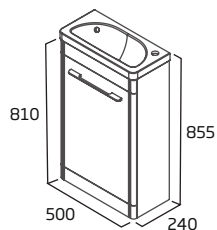

Furniture Units

500mm Cloakroom Wash Unit