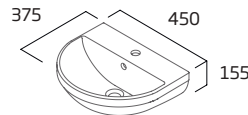

450mm Basin

- Single tap hole
- Overflow
- Suitable for use with pedestal and semi pedestal

White DPB45