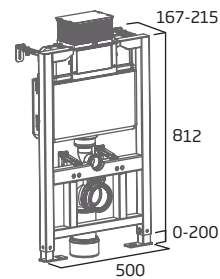

## 0.82m Wall Hung WC Frame

- Can be used with 600mm and wider furniture WC units
- 6/3 litre pneumatic flush valve
- Use with Furniture Adaptor Kit
- Requires flush plate/button, or contactless sensor (available separately)
- 200mm height adjustment