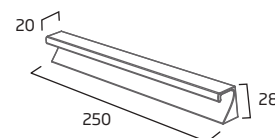

250mm Recessed Handle

	Swiss Oak	Painted
Chrome	PLTH01250C-2	PLTH01250C
Black	PLTH01250B-2	PLTH01250B
Brushed Brass	PLTH01250A-2	PLTH01250A
Gunmetal	PLTH01250GM-2	-