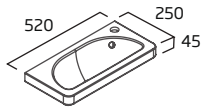

Contour Product Details

Basins

500mm Cloakroom Basin

- Single tap hole
- Right handed tap hole only
- Integrated overflow

Ceramic CN5080