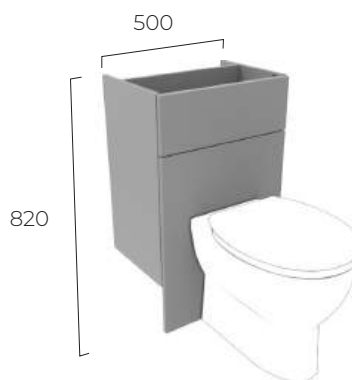

500mm Back To Wall Unit with Fascia Door Pack & Carcass

- Full height main panel
- Front access fascia
- See our sanitaryware range for compatible back to wall pan and cistern options pages 126-179

Standard depth 353mm
Slim depth 218mm

Unit Finish	Standard Depth	Slim Depth
Muse		
Gloss White	F7013MU.W	F7012MU.W
Matt Stone Grey	F7013MU.ST	F7012MU.ST
Matt Midnight Grey	F7013MU.MT	F7012MU.MT
Matt Fossil	F7013MU.FL	F7012MU.FL
Matt Dark Blue	F7013MU.KB	F7012MU.KB
Matt Nordic Green	F7013MU.NG	F7012MU.NG
Stow		
Matt Stone Grey	F7013SW.ST	F7012SW.ST
Matt Natural White	F7013SW.NW	F7012SW.NW
Matt Midnight Grey	F7013SW.MT	F7012SW.MT
Matt Fossil	F7013SW.FL	F7012SW.FL
Matt Nordic Green	F7013SW.NG	F7012SW.NG
Hide		
Gloss White	F7013HD.W	F7012HD.W
Matt Midnight Grey	F7013HD.MT	F7012HD.MT
Matt Nordic Green	F7013HD.NG	F7012HD.NG
RRP inc VAT	£429.50 each	£420.50 each

Unit Finish	Standard Depth	Slim Depth
Muse / Hide		
Gloss White	F5023MU.W	F5022MU.W
Matt Stone Grey	F5023MU.ST	F5022MU.ST
Matt Midnight Grey	F5023MU.MT	F5022MU.MT
Matt Fossil	F5023MU.FL	F5022MU.FL
Matt Dark Blue	F5023MU.KB	F5022MU.KB
Matt Nordic Green	F5023MU.NG	F5022MU.NG
Stow		
Matt Stone Grey	F5023SW.ST	F5022SW.ST
Matt Natural White	F5023SW.NW	F5022SW.NW
Matt Midnight Grey	F5023SW.MT	F5022SW.MT
Matt Fossil	F5023SW.FL	F5022SW.FL
Matt Nordic Green	F5023SW.NG	F5022SW.NG
RRP inc VAT	£342.50 each	£333.00 each

Fitted Furniture