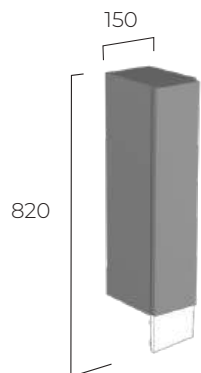

Floor Cupboards

150mm 1 Door Floor Cupboard with Fascia Door Pack & Carcass

- Soft close hinges
- One adjustable shelf
- Reversible door except Hide
- 50mm pipe void

* These products have plain fronted fascia packs

Standard depth 353mm
Slim depth 218mm

Don't forget to order your handles see pages 108-109