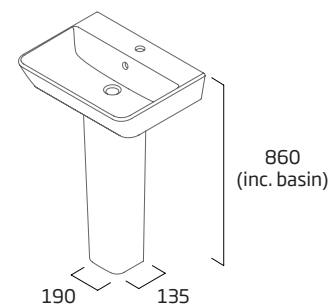

### Pedestal

- Suitable for use with Serenity 420mm and 550mm basins

Ceramic SNPED

Serenity Basin & Pedestal | Serenity WC & Seat | Marine Shower System | Framed Mirror