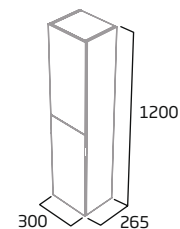

### 300mm Wall Column

- Soft close doors
- 3 x internal shelf (non adjustable)
- Reversible doors
- No handle required

Gloss White	AM3041.W
Gloss Light Grey	AM3041.LG
Matt Stone Grey	AM3041.ST
Matt Basalt Wood	AM3041.BT
Matt Dark Blue	AM3041.KB
Matt Nordic Green	AM3041.NG