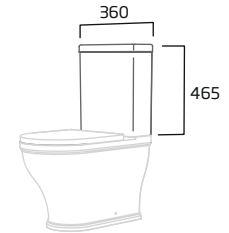

Standard WC Cistern with Contactless Flush

- For use with Langford fully enclosed & open back WC pan
- 6/4L Dual Flush
- Chrome button
- Air gap technology

Ceramic DC14014-SEN