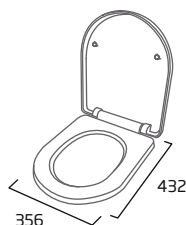

Wrap Over Soft Close WC Seat

- Wrap-over lid design
- Top fix
- Easy lift off quick release hinges
- Chrome soft close hinges
- Suitable for use with Radar pans

Thermoset Plastic DSCTS2