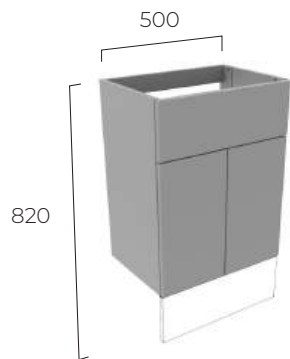

Semi-Countertop Units

5
Year
Guarantee

500mm Semi-Countertop Basin Unit with Fascia Door Pack & Carcass

- Soft close hinges
- One adjustable shelf
- Removable back panel for easy pipe access
- 50mm pipe void
- See our sanitaryware range for compatible basins pages 126-179

Don't forget to order your handles see pages 108-109

Standard depth 353mm
Slim depth 218mm