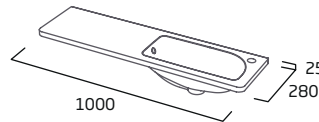

1000mm Isocast Basin – Right

- Single tap hole
- Right side basin
- Integrated overflow

Isocast CNR180IS