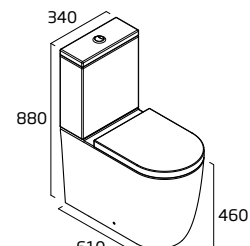

Comfort Height Fully Enclosed Close Coupled WC

- Short projection
- Fully enclosed sides
- Rimless Easi-Clean design
- Concealed floor fixings
- For use with Sky WC cistern only
- Spigot distance from wall: 215mm

Ceramic SY610CHFP