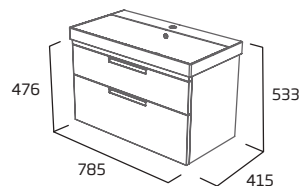

800mm Wall Mounted Wash Unit

- Soft close drawers
- See page 23 for handle choices

Slab Fascias

Gloss White	PLT8012.W
Gloss Light Grey	PLT8012.LG
Matt Midnight Grey	PLT8012.MT
Matt Willow	PLT8012.WL
Swiss Oak	PLT8012.SO

Fluted Fascias

Matt White	PLT8012FL.W
Matt Light Grey	PLT8012FL.MLG
Matt Midnight Grey	PLT8012FL.MT
Matt Willow	PLT8012FL.WL
Swiss Oak	PLT8012FL.SO