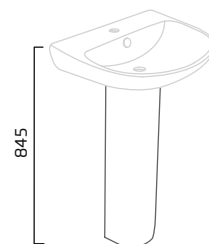

Pedestal

- Use with 550mm basin

Ceramic PE100S