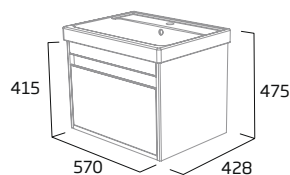

600mm Wall Mounted Wash Unit

- Soft close drawer
- See page 35 for bespoke handle choices

Gloss White	STA6012.W
Gloss Light Grey	STA6012.LG
Matt Nordic Green	STA6012.NG
Matt Anthracite	STA6012.MG