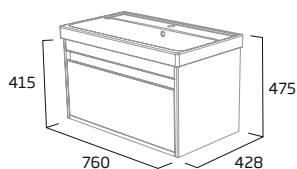

800mm Wall Mounted Wash Unit

- Soft close drawer
- See page 35 for bespoke handle choices

Gloss White	STA8012.W
Gloss Light Grey	STA8012.LG
Matt Nordic Green	STA8012.NG
Matt Anthracite	STA8012.MG