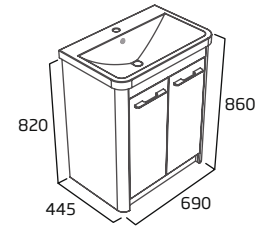

700mm Freestanding Wash Unit

- Soft close doors
- Internal shelf

Gloss White	CN7010.W
Gloss Anthracite	CN7010.G
Matt Stone Grey	CN7010.ST
Matt Light Grey	CN7010.LG
Matt Dark Blue	CN7010.KB
Matt Nordic Green	CN7010.NG