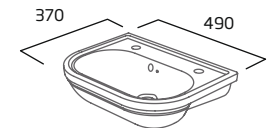

Slim Depth Semi-Countertop Basin 2 Tap Hole

- Suitable for slim depth furniture
- Compatible with 500mm furniture
- Supplied with cutting template for worktop and fascia
- Minimum furniture depth 218mm
- Overflow

Ceramic DC14017