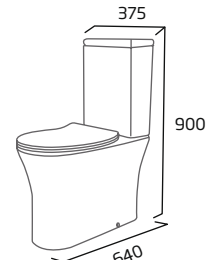

Comfort Height Fully Enclosed Close Coupled WC

- Fully Enclosed Sides
- Rimless Easi-Clean design
- Concealed fixings for anchoring to floor
- For use with Radar WC cistern only
- 460mm pan height excludes seat
- Spigot distance from the wall: 200mm

Ceramic RA645CFP