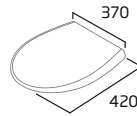

Wrap Over Soft Close WC Seat

- Top fix design
- Quick release lift off hinges for easy cleaning
- Wrap over lid design
- Thermoset plastic

White COSCTS