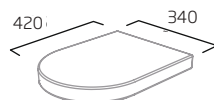

Wrap over Soft Close WC Seat

Secure-Fix QR

- Wrap over lid design
- Top Fix design
- Easy one button quick release hinges
- Chrome soft close hinges
- Durable thermoset plastic

White SYSCTS-SF