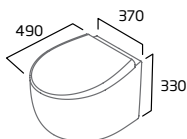

WCs & Basins

Wall Hung WC

- Concealed fixings for securing to frame
- Fastening holes to sides of WC
- Rimless Easi-Clean design

Ceramic CNWHPAN