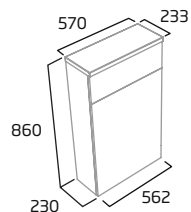

Back to Wall WC Unit

- Removable top and main fascia panels for easy access to cistern
- Gloss white 25mm thick worktop
- See sanitaryware section for back to wall pan and cistern options

Gloss White	AM5623.W
Gloss Light Grey	AM5623.LG
Matt Stone Grey	AM5623.ST
Matt Basalt Wood	AM5623.BT
Matt Dark Blue	AM5623.KB
Matt Nordic Green	AM5623.NG