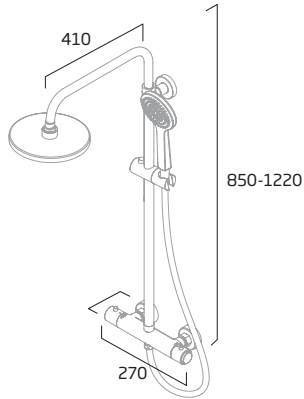

Joy

Dual Function Shower System

Black - TR3038

Chrome - DC3004