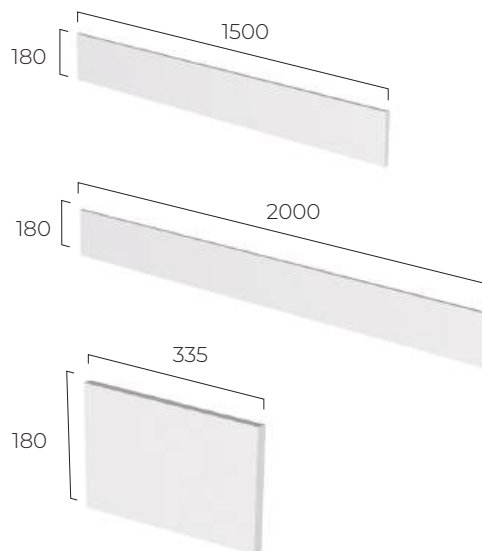

Plinths

5
Year
Guarantee

335mm Return Plinth, 1500mm & 2000mm Plinths

- 1500mm & 2000 plinths
- 15mm thick
- To be cut to size depending on individual installation
- 335mm return plinth
- 15mm thick
- For return ends
- Cut down for slim depth furniture

Plinth Finish	335mm Return Plinth	1500mm Plinth	2000mm Plinth
Gloss White	AF3360.W	AF15060.W	AF20060.W
Matt Stone Grey	AF3360.ST	AF15060.ST	AF20060.ST
Matt Natural White	AF3360.NW	AF15060.NW	AF20060.NW
Matt Midnight Grey	AF3360.MT	AF15060.MT	AF20060.MT
Matt Fossil	AF3360.FL	AF15060.FL	AF20060.FL
Matt Dark Blue	AF3360.KB	AF15060.KB	AF20060.KB
Matt Nordic Green	AF3360.NG	AF15060.NG	AF20060.NG
RRP inc VAT	£42.90 each	£65.70 each	£84.60 each