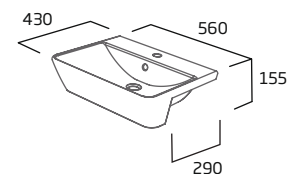

Semi-Countertop Basin

- Compatible with 600mm width fitted furniture
- Supplied with cutting template for worktop and fascia
- Minimum furniture depth: 290mm
- Overflow
- Monobloc tap hole

Ceramic DC14002