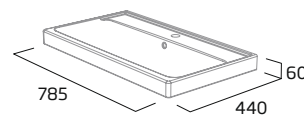

800mm Basin

- Single tap hole
- Integrated overflow

Ceramic	DC12062