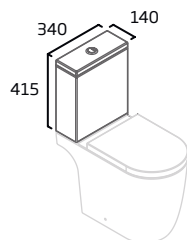

Standard WC Cistern

- For use with Sky fully enclosed & open back WC pan
- 6/4L Dual Flush
- Air gap technology
- Chrome button
- Air gap technology

Ceramic SN63CCC