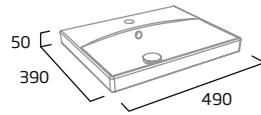

Type 500mm Basin

- Single tap hole
- Integrated overflow

Ceramic TY5080