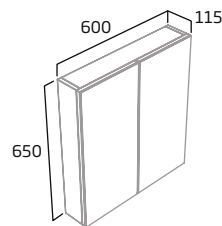

600mm Double Door Cabinet

- Soft close doors
- Adjustable internal shelf

Gloss White	CNCAB60W
Gloss Anthracite	CNCAB60A
Matt Stone Grey	CNCAB60SG
Matt Light Grey	CNCAB60LG
Matt Dark Blue	CNCAB60KB
Matt Nordic Green	CNCAB60NG