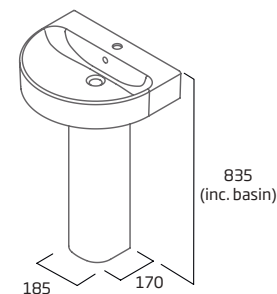

Pedestal

- Suitable for use with Sky 550mm basin

Ceramic DC14056