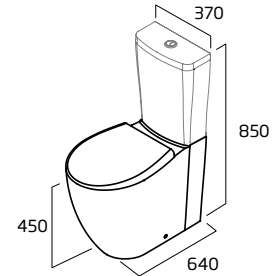

Comfort Height Fully Enclosed Close Coupled WC

- 450mm comfort height excluding seat
- Spigot distance from wall: 150mm
- 125mm open side
- Rimless Easi-Clean design
- Concealed fixings for anchoring to floor

Ceramic CNCHCCPAN