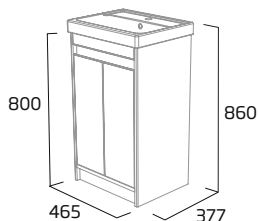

500mm Freestanding Wash Unit

- Soft close doors
- Internal shelf
- See page 35 for bespoke handle choices

Gloss White	STA5010.W
Gloss Light Grey	STA5010.LG
Matt Nordic Green	STA5010.NG
Matt Anthracite	STA5010.MG