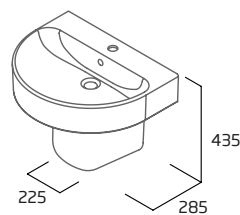

Semi Pedestal

- Suitable for use with Sky 550mm basin
- Supplied with wall fixings

Ceramic DC14057