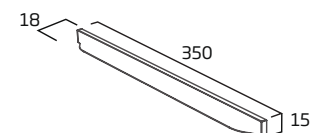

320mm Cup Handle