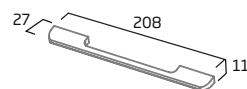

160mm Pull Handle