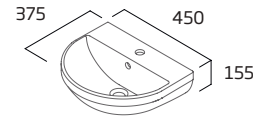

450mm Basin

- Monobloc tap hole
- Integrated overflow
- Suitable for use with Debut pedestal and semi pedestal

White DPB45