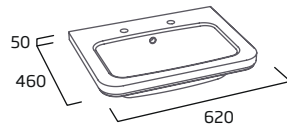

600mm Basin - 2 Tap Hole

- Two tap holes
- Integrated overflow
- Chainstay hole

Ceramic HALD6080

Don't Forget ...

Overflow Covers

Black, brushed brass & gunmetal overflow caps are available to purchase to complete your ceramic basins. Chrome caps provided as standard or upgrade to white OVC22WT for no additional cost.

Black	OVMCBK
Brushed Brass	OVMCA
Gunmetal	OVMCGM