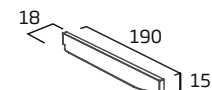

160mm Cup Handle