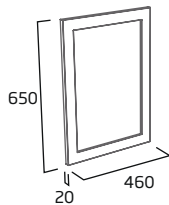

Mirror & Cabinets

Halcyon 460mm Mirror

- Colour matched to furniture

Matt Natural White	HAL4450.NW
Matt Stone Grey	HAL4450.SG
Matt Midnight Grey	HAL4450.MT
Matt Nordic Green	HAL4450.NG
Matt Powder Blue	HAL4450.PB