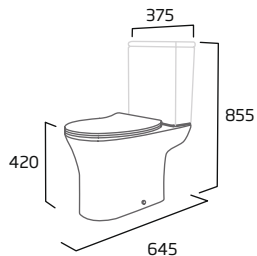

Radar Product Details

WCs

Standard Height Close Coupled WC

- 120mm open side void
- Rimless Easi-Clean design
- Concealed fixings for anchoring to floor
- For use with Radar WC cistern only
- Spigot distance from wall: 205mm

Ceramic RA620CCP2