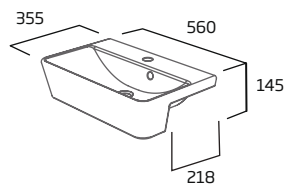

Slim Depth Semi-Countertop Basin

- Compatible with 600mm width fitted furniture
- Supplied with cutting template for worktop and fascia
- Minimum furniture depth: 218mm
- Integrated overflow
- Monobloc tap hole

Ceramic DC14003