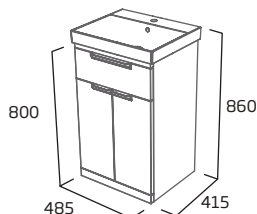

500mm Freestanding Wash Unit

- Soft close doors
- Soft close drawer
- Internal shelf
- See page 23 for handle choices

Gloss White	PLT5010.W
Gloss Light Grey	PLT5010.LG
Matt Midnight Grey	PLT5010.MT
Matt Willow	PLT5010.WL
Swiss Oak	PLT5010.SO