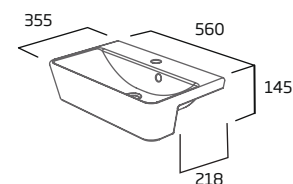

Slim Depth Semi-Countertop Basin 1 Tap Hole

- Contemporary design
- Supplied with cutting template for worktop and fascia
- Monobloc tap hole
- Minimum furniture depth 218mm

Ceramic DC14003