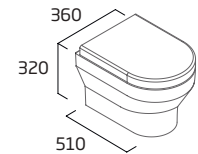

Rimless Wall Hung WC

- Concealed fixings for securing to frame
- Fastening access through seat holes
- Rimless Easi-Clean design

Ceramic DWHPAN

Standard WC Cistern with Contactless Flush

Ceramic DCCTNK-SEN