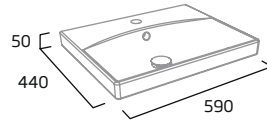

600mm Basin

- Single tap hole
- Integrated overflow

Ceramic TY6080

Handles supplied with standard chrome handles. Upgrade options (below) can be purchased separately to customise your look. See page 65 for pricing.