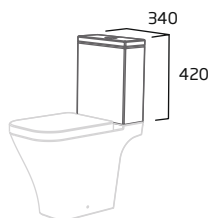

### WC Cistern

- For use with all Serenity CC WCs
- 6/4L Dual Flush
- Chrome flush button
- Air gap technology

Ceramic SN63CCC