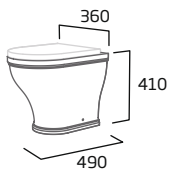

WCs & Basins

Back To Wall WC

- Short projection
- Rimless Easi-Clean design
- Concealed fixings for anchoring to floor
- For use with Langford WC seat (price excludes seat)

Ceramic

DC14015