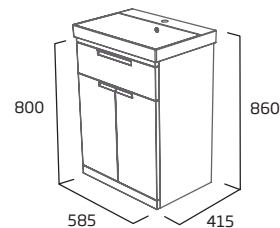

600mm Freestanding Wash Unit

- Soft close doors
- Soft close drawer
- Internal shelf
- See page 23 for handle choices

Gloss White	PLT6010.W
Gloss Light Grey	PLT6010.LG
Midnight Grey	PLT6010.MT
Matt Willow	PLT6010.WL
Swiss Oak	PLT6010.SO