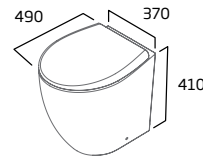

Back To Wall WC

- Rimless Easi-Clean design
- Concealed fixings for anchoring to floor

Ceramic CNBWPAN