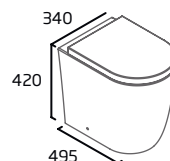

Back To Wall WC

- Short projection
- Rimless Easi-Clean design
- Concealed fixings for anchoring to floor
- For use with Sky WC seat

Ceramic SY495BTW