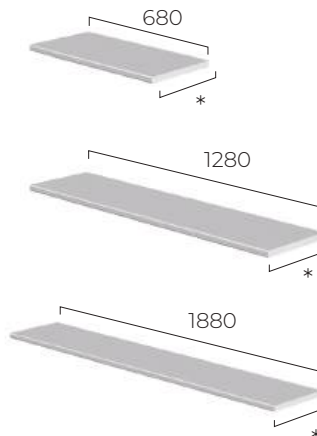

Strata Worktops

680mm, 1280mm & 1880mm Strata Solid Surface Worktops

5
Year
Guarantee

- Solid surface
- Can be easily cut to size / shape

* Standard depth 353mm

* Slim depth 218mm

Worktop Finish	Standard Depth	Slim Depth
680mm Strata Solid Surface Worktop		
Galactic Black	F3W6A.GA	F2W6A.GA
Grey Quartz	F3W6A.GQ	F2W6A.GQ
Arctic White	F3W6A.AR	F2W6A.AR
Carrara	F3W6A.CA	F2W6A.CA
RRP inc VAT	£272.00 each	£208.00 each
1280mm Strata Solid Surface Worktop		
Galactic Black	F3W12A.GA	F2W12A.GA
Grey Quartz	F3W12A.GQ	F2W12A.GQ
Arctic White	F3W12A.AR	F2W12A.AR
Carrara	F3W12A.CA	F2W12A.CA
RRP inc VAT	£491.00 each	£344.00 each
1880mm Strata Solid Surface Worktop		
Galactic Black	F3W18A.GA	F2W18A.GA
Grey Quartz	F3W18A.GQ	F2W18A.GQ
Arctic White	F3W18A.AR	F2W18A.AR
Carrara	F3W18A.CA	F2W18A.CA
RRP inc VAT	£630.00 each	£499.00 each