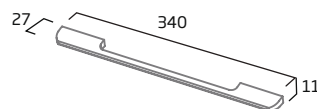

320mm Pull Handle