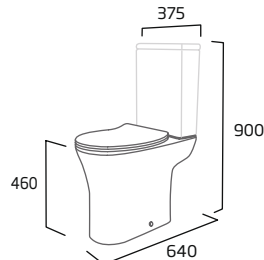

Comfort Height Close Coupled WC

- 120mm open side void
- Rimless Easi-Clean design
- Concealed fixings for anchoring to floor
- For use with Radar WC cistern only
- 460mm pan height excludes seat
- Spigot distance from the wall: 200mm

Ceramic RA645CHP