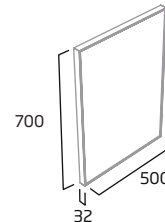

500mm Framed Mirror

- Colour matched to furniture

Gloss White	AM5050.W
Gloss Anthracite	AM5050.G
Matt Stone Grey	AM5050.ST
Matt Light Grey	AM5050.LG
Matt Dark Blue	AM5050.KB
Matt Nordic Green	AM5050.NG