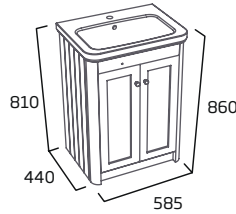

600mm Freestanding Wash Unit

- Double doors
- Soft close doors
- Internal shelf
- Supplied with chrome knobs
- Units have pilot holes and are supplied with standard chrome knob(s). See page 47 for additional handle options

Matt Natural White	HAL6010.NW
Matt Stone Grey	HAL6010.SG
Matt Midnight Grey	HAL6010.MT
Matt Nordic Green	HAL6010.NG
Matt Powder Blue	HAL6010.PB