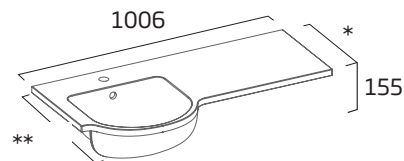

Isocast Basins With Integrated Worktops

Standard & Slim Depth Left or Right Hand Isocast Basins

- Left or right side basins available in all sizes
- For use with standard or slim depth semi-countertop base units only
- Tap hole is predrilled in all standard depth basins
- Tap hole is undrilled in all slim depth basins Instructions for drilling the slim depth basin tap hole are included
- Furniture fascia cutting template instructions included with basin.

* Standard depth 365mm

* Slim depth 230mm

** 1006mm Standard depth with basin 508mm

** 1006mm Slim depth with basin 388mm

** 1206mm & 1506mm Standard depth with basin 528mm

** 1206mm & 1506mm Slim depth with basin 388mm

Important: Solo slim basins are only compatible for installations with a low profile plumbing bottle trap (P-Trap).

Due to an internal brace position a standard bottle trap clashes/causes the basin not to fit correctly on the furniture top surface.

Basin Finish	Standard Depth	Slim Depth	RRP inc VAT
1000mm Solo Isocast Basins - For Use With 500mm Semi-Countertop Base Units Only			
Isocast	SO1002S.L - Left Side Basin	SO1002SM.L - Left Side Basin	£422.00 each
Isocast	SO1002S.R - Right Side Basin	SO1002SM.R - Right Side Basin	
1200mm Solo Isocast Basins - For Use With 600mm Semi-Countertop Base Units Only			
Isocast	SO1202S.L - Left Side Basin	SO1200SM.L - Left Side Basin	£463.00 each
Isocast	SO1202S.R - Right Side Basin	SO1200SM.R - Right Side Basin	
1500mm Solo Isocast Basins - For Use With 600mm Semi-Countertop Base Units Only			
Isocast	SO1500S.L - Left Side Basin	SO1502SM.L - Left Side Basin	£555.00 each
Isocast	SO1500S.R - Right Side Basin	SO1502SM.R - Right Side Basin