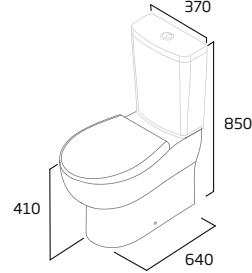

Fully Enclosed Close Coupled WC

- Spigot distance from wall: 155mm
- 125mm open side
- Rimless Easi-Clean design
- Concealed fixings for anchoring to floor

Ceramic COCCFPAN