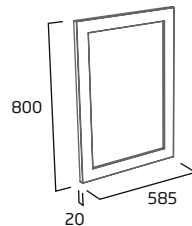

Halcyon 585mm Mirror

- Colour matched to furniture

Matt Natural White	HAL5850.NW
Matt Stone Grey	HAL5850.SG
Matt Midnight Grey	HAL5850.MT
Matt Nordic Green	HAL5850.NG
Matt Powder Blue	HAL5850.PB