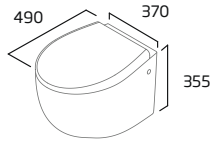

WCs & Basins

Wall Hung WC

- Concealed fixings for securing to frame
- Fastening holes to sides of WC
- Rimless Easi-Clean design

Ceramic COWHPAN