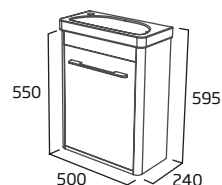

500mm Cloakroom Wall Mounted Wash Unit