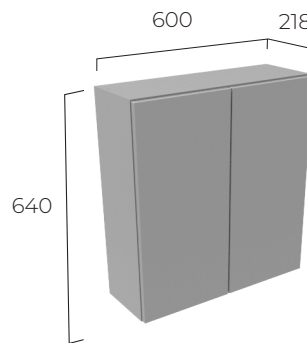

600mm 2 Door Wall Cupboard with Fascia Door Pack & Carcass

Slim depth 218mm

- Soft close hinges
- One adjustable shelf
- Adjustable hanging brackets
- Suitable for use with standard & slim depth units

Don't forget to order your handles see pages 108-109

Unit Finish	Slim Depth
Muse	
Gloss White	F3040MU.W
Matt Stone Grey	F3040MU.ST
Matt Midnight Grey	F3040MU.MT
Matt Fossil	F3040MU.FL
Matt Dark Blue	F3040MU.KB
Matt Nordic Green	F3040MU.NG

Stow	
Matt Stone Grey	F3040SW.ST
Matt Natural White	F3040SW.NW
Matt Midnight Grey	F3040SW.MT
Matt Fossil	F3040SW.FL
Matt Nordic Green	F3040SW.NG

Hide	LH Door	RH Door
Gloss White	F3040HDL.W	F3040HDR.W
Matt Midnight Grey	F3040HDL.MT	F3040HDR.MT
Matt Nordic Green	F3040HDL.NG	F3040HDR.NG

RRP inc VAT

£240.50 each

Unit Finish	Slim Depth
Muse	
Gloss White	F6040MU.W
Matt Stone Grey	F6040MU.ST
Matt Midnight Grey	F6040MU.MT
Matt Fossil	F6040MU.FL
Matt Dark Blue	F6040MU.KB
Matt Nordic Green	F6040MU.NG

Stow	
Matt Stone Grey	F6040SW.ST
Matt Natural White	F6040SW.NW
Matt Midnight Grey	F6040SW.MT
Matt Fossil	F6040SW.FL
Matt Nordic Green	F6040SW.NG

Hide	
Gloss White	F6040HD.W
Matt Midnight Grey	F6040HD.MT
Matt Nordic Green	F6040HD.NG

RRP inc VAT

£351.00 each