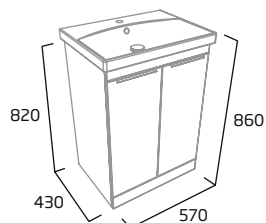

600mm Freestanding 2 Door Wash Unit

- Soft close doors
- Integrated shelf
- Chrome plated handles

Gloss White	TY6010.W
Gloss Light Grey	TY6010.LG
Matt Stone Grey	TY6010.ST
Matt Basalt Wood	TY6010.BT
Matt Dark Blue	TY6010.KB
Matt Nordic Green	TY6010.NG