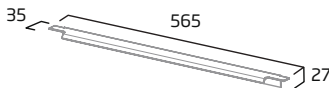

600mm Wall Mounted Handle

Black TYHAN600B