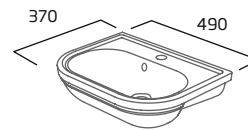

Slim Depth Semi-Countertop Basin 1 Tap Hole

- Suitable for slim depth furniture
- Compatible with 500mm furniture
- Supplied with cutting template for worktop and fascia
- Minimum furniture depth 218mm
- Overflow

Ceramic DC14016