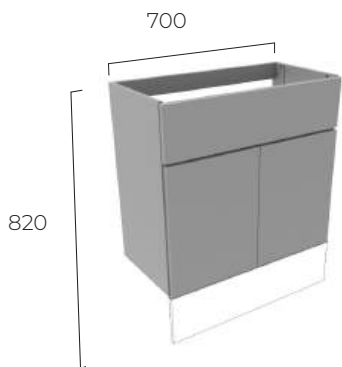

Semi-Countertop Units

Back To Wall WC Units

700mm Semi-Countertop Basin Unit with Fascia Door Pack & Carcass

- Soft close hinges
- One adjustable shelf
- Removable back panel for easy pipe access
- 50mm pipe void
- See our sanitaryware range for compatible basins pages 126-179

Don't forget to order your handles see pages 108-109

Standard depth 353mm
Slim depth 218mm