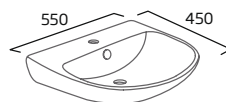

### 550mm Basin

- Slim edged design
- Monobloc tap hole
- Overflow
- Use with pedestal

Ceramic RA550SB