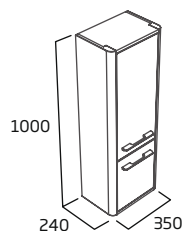

350mm Wall Column