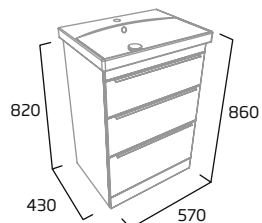

600mm Freestanding 3 Door Wash Unit

- Soft close drawers
- Chrome plated handles

Gloss White	TY6016.W
Gloss Light Grey	TY6016.LG
Matt Stone Grey	TY6016.ST
Matt Basalt Wood	TY6016.BT
Matt Dark Blue	TY6016.KB
Matt Nordic Green	TY6016.NG