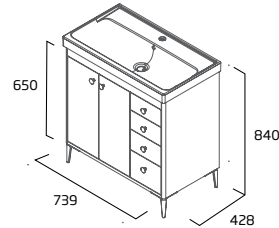

800mm Freestanding Wash Unit & Basin

- Soft close drawers & doors
- Internal shelf
- 4x internal storage containers
- See page 15 & 17 for bespoke leg & handle choices

Matt White	PAR8018.MW
Matt Powder Blue	PAR8018.PB
Matt Aloe Green	PAR8018.AL
Matt Black	PAR8018.BK