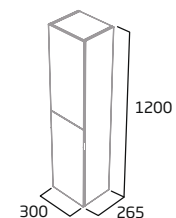

300mm Wall Column

- Soft close doors
- 3 x internal shelf (non adjustable)
- Reversible doors
- No handle required

Gloss White	AM3041.W
Gloss Light Grey	AM3041.LG
Matt Nordic Green	AM3041.NG
Matt Anthracite	AM3041.MG