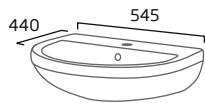

540mm Basin

- Single tap hole
- Overflow
- Can be wall hung with bottle trap or mounted on pedestal or semi pedestal

White DPB54