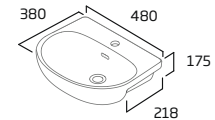

Slim Depth Semi-Countertop Basin

- Compatible with 600mm and 500mm fitted furniture semi countertop units
- Supplied with cutting template for worktop and fascia
- Monobloc tap hole
- Overflow
- Minimum furniture depth: 220mm

Ceramic CO2SCTBAS