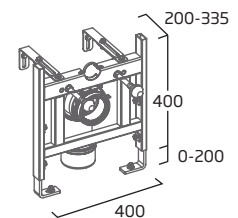

0.4m WC/Bidet Frame

- Compact half height WC frame suitable for use in narrow back to wall units including 500mm wide
- For use with Torrent, side entry or comfort height cisterns.
- Can also be used for bidets
- S200mm height adjustment

TR9018