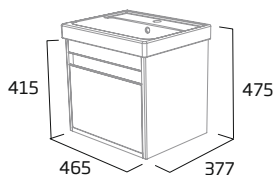

Status Product Details

Furniture Units

500mm Wall Mounted Wash Unit

- Soft close drawer
- See page 35 for bespoke handle choices

Gloss White	STA5012.W
Gloss Light Grey	STA5012.LG
Matt Nordic Green	STA5012.NG
Matt Anthracite	STA5012.MG