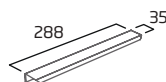

Handle

Optional Handle

- Alternative handle option. Black or brushed brass top mounted handle

Black	ALTH01B.192
Brushed Brass	ALTH01A.192