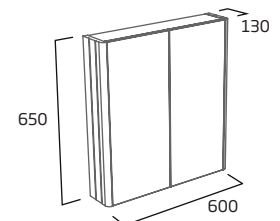

Double Door Mirrored Cabinet

- Soft close doors
- Internal shelf (non adjustable)
- Door hinged on left hand side

Matt Natural White	HALCAB60.NW
Matt Stone Grey	HALCAB60.SG
Matt Midnight Grey	HALCAB60.MT
Matt Nordic Green	HALCAB60.NG
Matt Powder Blue	HALCAB60.PB