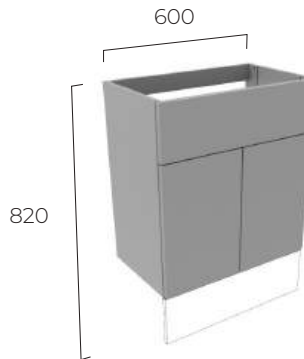

600mm Semi-Countertop Basin Unit with Fascia Door Pack & Carcass

- Soft close hinges
- One adjustable shelf
- Removable back panel for easy pipe access
- 50mm pipe void
- See our sanitaryware range for compatible basins pages 126-179

Don't forget to order your handles see pages 108-109

Standard depth 353mm
Slim depth 218mm

Unit Finish	Standard Depth	Slim Depth
Muse		
Gloss White	F5013MU.W	F5012MU.W
Matt Stone Grey	F5013MU.ST	F5012MU.ST
Matt Midnight Grey	F5013MU.MT	F5012MU.MT
Matt Fossil	F5013MU.FL	F5012MU.FL
Matt Dark Blue	F5013MU.KB	F5012MU.KB
Matt Nordic Green	F5013MU.NG	F5012MU.NG

Stow		
Matt Stone Grey	F5013SW.ST	F5012SW.ST
Matt Natural White	F5013SW.NW	F5012SW.NW
Matt Midnight Grey	F5013SW.MT	F5012SW.MT
Matt Fossil	F5013SW.FL	F5012SW.FL
Matt Nordic Green	F5013SW.NG	F5012SW.NG

Hide		
Gloss White	F5013HD.W	F5012HD.W
Matt Midnight Grey	F5013HD.MT	F5012HD.MT
Matt Nordic Green	F5013HD.NG	F5012HD.NG
RRP inc VAT	£393.00 each	£383.00 each

Unit Finish	Standard Depth	Slim Depth
Muse		
Gloss White	F6013MU.W	F6012MU.W
Matt Stone Grey	F6013MU.ST	F6012MU.ST
Matt Midnight Grey	F6013MU.MT	F6012MU.MT
Matt Fossil	F6013MU.FL	F6012MU.FL
Matt Dark Blue	F6013MU.KB	F6012MU.KB
Matt Nordic Green	F6013MU.NG	F6012MU.NG

Stow		
Matt Stone Grey	F6013SW.ST	F6012SW.ST
Matt Natural White	F6013SW.NW	F6012SW.NW
Matt Midnight Grey	F6013SW.MT	F6012SW.MT
Matt Fossil	F6013SW.FL	F6012SW.FL
Matt Nordic Green	F6013SW.NG	F6012SW.NG

Hide		
Gloss White	F6013HD.W	F6012HD.W
Matt Midnight Grey	F6013HD.MT	F6012HD.MT
Matt Nordic Green	F6013HD.NG	F6012HD.NG
RRP inc VAT	£402.00 each	£393.00 each