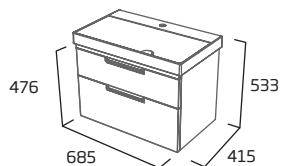

700mm Wall Mounted Wash Unit

- Soft close drawers
- See page 23 for handle choices

Slab Fascias

Gloss White	PLT7012.W
Gloss Light Grey	PLT7012.LG
Matt Midnight Grey	PLT7012.MT
Matt Willow	PLT7012.WL
Swiss Oak	PLT7012.SO

Fluted Fascias

Matt White	PLT7012FL.W
Matt Light Grey	PLT7012FL.MLG
Matt Midnight Grey	PLT7012FL.MT
Matt Willow	PLT7012FL.WL
Swiss Oak	PLT7012FL.SO