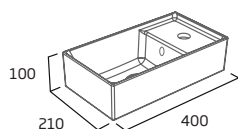

Basin

Ceramic Basin

- Single tap hole
- Integrated overflow
- Reversible basin for left or right tap

Ceramic	ALT4080