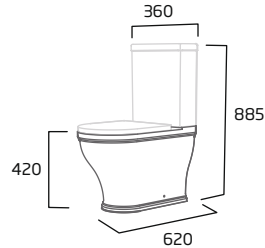

Fully Enclosed Close Coupled WC

- Short projection
- Fully enclosed sides
- Rimless Easi-Clean design
- Concealed floor fixings
- For use with Langford WC cistern only
- Spigot distance from wall: 137mm
- Price excludes WC seat

Ceramic DC14012