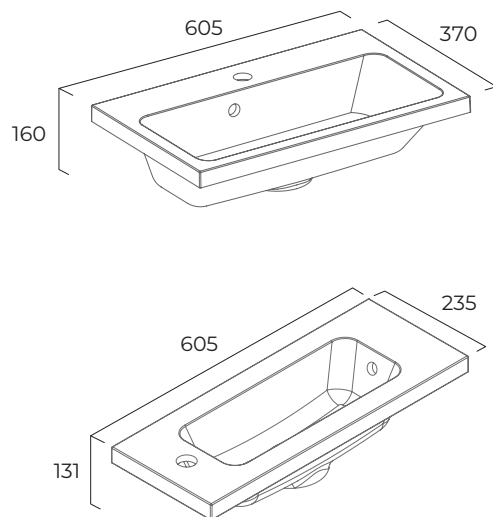

Club In-Line Basins