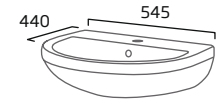

540mm Basin

- Single tap hole
- Overflow

White DPB54