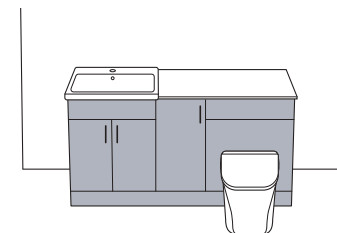

Club In-Line Basins

5
Year
Guarantee

Compatible with standard and slim depth furniture, the basin sits into your fitted furniture unit, giving you a low-profile and effortless finish. Club inline allows you to make the most of your worktop space, whilst still offering a practical and deep wash basin. Simply pair with your desired standard depth laminate or solid surface worktop finish, details available on pages 106-107.

Consider Your Configurations

Club inline is designed to be flexible and work with you. Opposite are some typically popular layout examples, to give you an idea of how inline could be used in your space.

600mm Club inline Isocast Basin

Standard Depth
CL60537

£278.00

Slim Depth
CL60522

£250.00