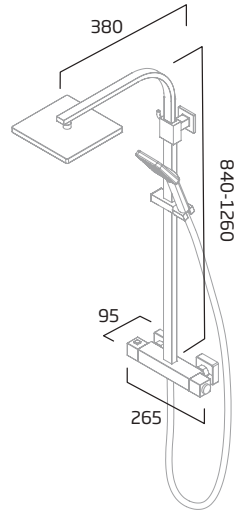

Spirit

Dual Function Shower System

Chrome - TR3037