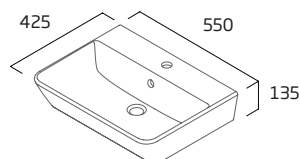

550 Basin

- Monobloc tap hole
- Overflow
- Suitable for use with Serenity pedestal and semi pedestal

Ceramic SN550SB