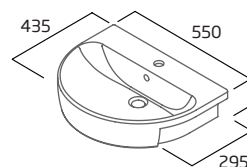

550mm Semi-Countertop Basin

- Supplied with cutting template for worktop and fascia
- Monobloc tap hole
- Overflow
- Minimum furniture depth: 295mm

Ceramic DC14055