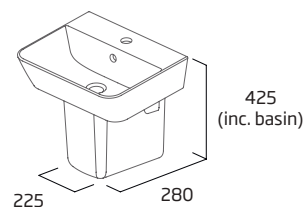

Semi Pedestal

- Suitable for use with Serenity 420mm and 550mm basins
- Supplied with wall fixings

Ceramic SNSMP