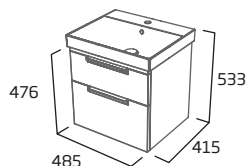

Platform Product Details

Furniture Units

500mm Wall Mounted Wash Unit

- Soft close drawers
- See page 23 for handle choices

Slab Fascias

Gloss White	PLT5012.W
Gloss Light Grey	PLT5012.LG
Matt Midnight Grey	PLT5012.MT
Matt Willow	PLT5012.WL
Swiss Oak	PLT5012.SO

Fluted Fascias

Matt White	PLT5012FL.MW
Matt Light Grey	PLT5012FL.MLG
Matt Midnight Grey	PLT5012FL.MT
Matt Willow	PLT5012FL.WL
Swiss Oak	PLT5012FL.SO