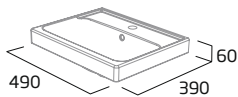

Basins

500mm Basin

- Single tap hole
- Integrated overflow

Ceramic	DC12060