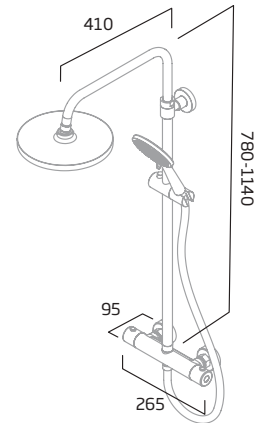

Marine

Dual Function Shower System

Gunmetal - TR3040

Brushed Brass - TR3027

Black - TR3018

Chrome - TR3003