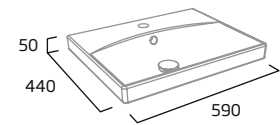

Type 600mm Basin

- Single tap hole
- Integrated overflow

Ceramic TY6080

Handle Packs Please note the handle cost is not included in the furniture price. Simply choose your handle when ordering. See page 35 for prices.

500mm Wall Mounted Basin Unit Handle Pack

Chrome STAWHAN5C
Black STAWHAN5B
Brushed Brass STAWHAN5A

600mm Wall Mounted Basin Unit Handle Pack

Chrome STAWHAN6C
Black STAWHAN6B
Brushed Brass STAWHAN6A