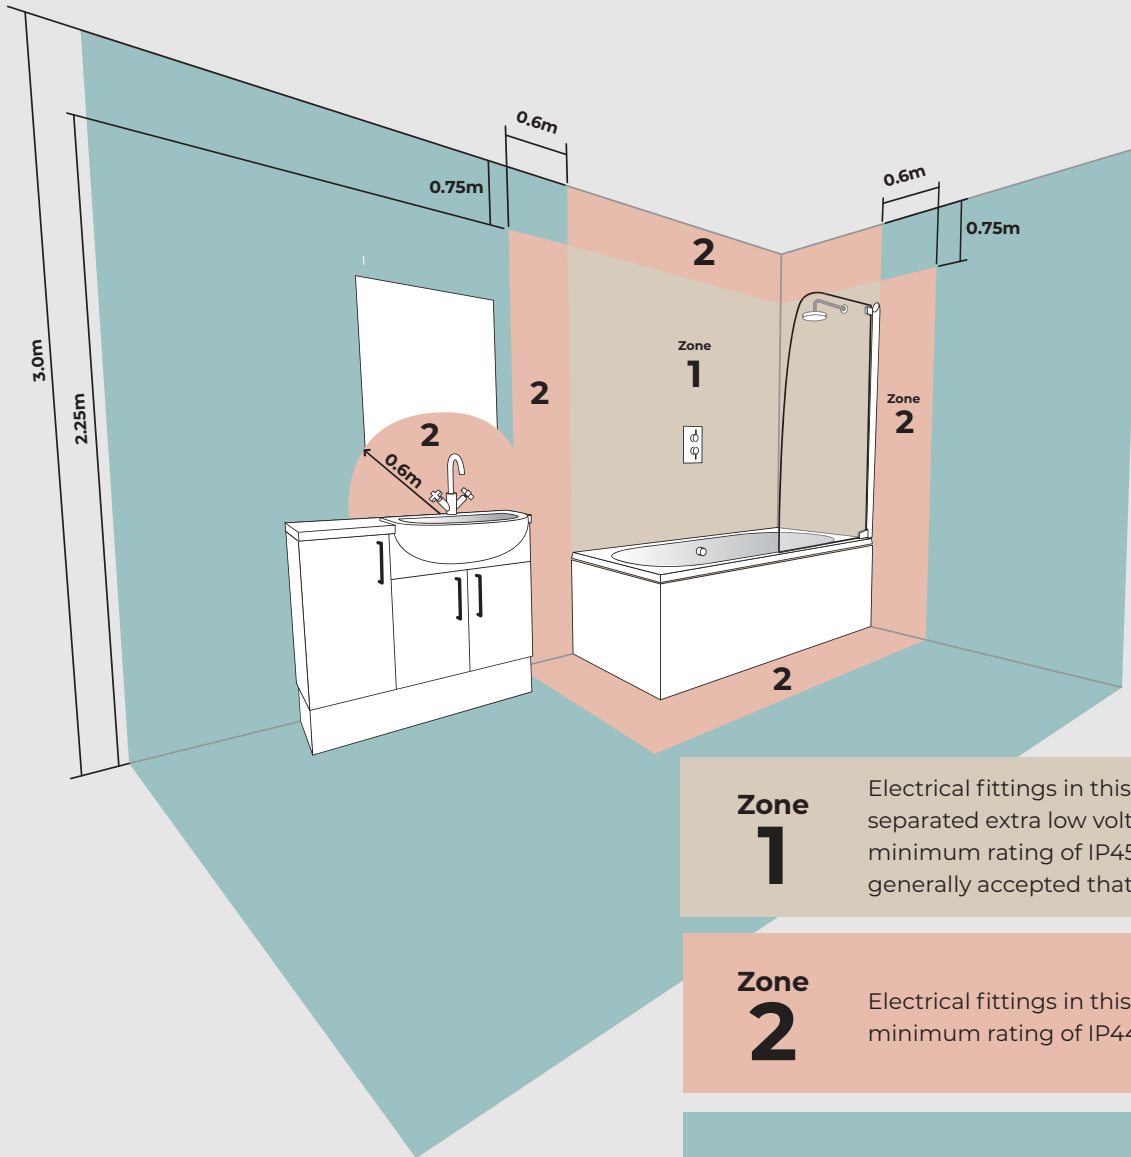

Fitted Furniture

**5**

Year  
Guarantee

**Zone 1**

Electrical fittings in this zone require separated extra low voltage and a minimum rating of IP45 is required but it is generally accepted that IP65 is to be used.