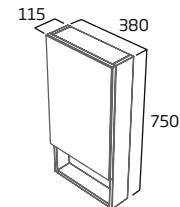

Cabinet

400mm Single Door Cabinet

- Soft close door
- Internal shelf (non adjustable)
- Doors are hinged from the left hand side as shown

Gloss White	AM4051.W
Gloss Anthracite	AM4051.G
Matt Stone Grey	AM4051.ST