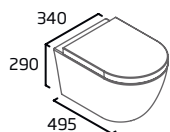

Basins & Seats

Wall Hung WC Pan

- Short projection
- Rimless Easi-clean design
- Concealed fixings for securing to frame
- For use with Sky WC seat

Ceramic SY495WH