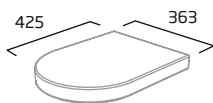

Wrap Over Soft Close Toilet Seat

- Top fix design
- Quick release hinges for easy cleaning
- Soft close hinges
- Durable thermoset plastic
- Wrap over lid design

White

DC14031-SF