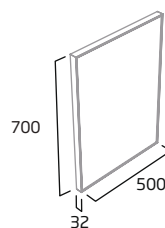

### 500mm Framed Mirror

- Colour matched to furniture

Gloss White	AM5050.W
Gloss Light Grey	AM5050.LG
Matt Dark Blue	AM5050.KB
Matt Willow	AM5050.WL