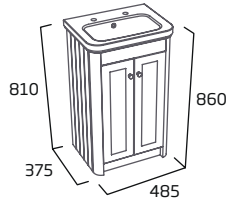

Halcyon Product Details

Furniture Units

500mm Freestanding Wash Unit

- Double doors
- Soft close doors
- Internal shelf
- Supplied with chrome knobs
- Units have pilot holes and are supplied with standard chrome knob(s). See page 47 for additional handle options

Matt Natural White	HAL5480.NW
Matt Stone Grey	HAL5480.SG
Matt Midnight Grey	HAL5480.MT
Matt Nordic Green	HAL5480.NG
Matt Powder Blue	HAL5480.PB