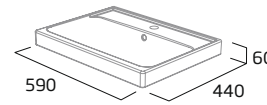

Status 600mm Basin

- Single tap hole
- Integrated overflow

Ceramic DC12061