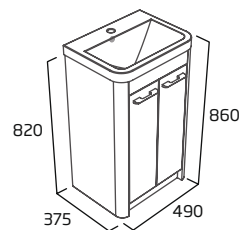

500mm Freestanding Wash Unit

- Soft close doors
- Internal shelf

Gloss White	CN5480.W
Gloss Anthracite	CN5480.G
Matt Stone Grey	CN5480.ST
Matt Light Grey	CN5480.LG
Matt Dark Blue	CN5480.KB
Matt Nordic Green	CN5480.NG