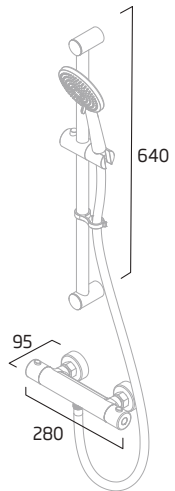

Bar Valve Showers

Joy & Joy Eco

Single Function Shower System

Joy

Chrome - DC3001

Joy Eco

Chrome - DC3010