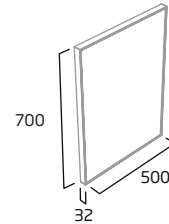

Mirrors

500mm Framed Mirror

- Colour matched to furniture

Gloss White	AM5050.W
Gloss Light Grey	AM5050.LG
Matt Stone Grey	AM5050.ST
Matt Dark Blue	AM5050.KB
Matt Nordic Green	AM5050.NG