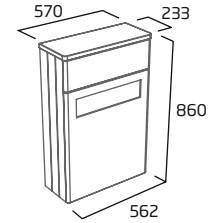

Back to Wall WC Unit

- Removable top and main fascia panels for easy access to cistern
- See sanitaryware section for back to wall pan and cistern options

Matt Natural White	HAL5623.NW
Matt Stone Grey	HAL5623.SG
Matt Midnight Grey	HAL5623.MT
Matt Nordic Green	HAL5623.NG
Matt Powder Blue	HAL5623.PB