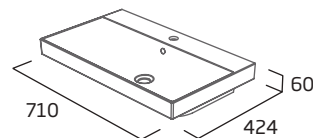

700mm Basin

- Single tap hole
- Integrated overflow

Ceramic	DC12013