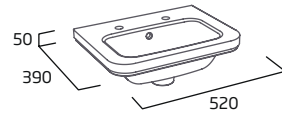

500mm Basin - 2 Tap Hole

- Two tap holes
- Integrated overflow
- Chainstay hole

Isocast HALD5480