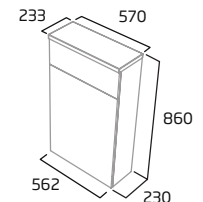

Furniture Units

Back to Wall WC Unit

- Removable top and main fascia panels for easy access to cistern
- Gloss white 25mm thick worktop
- See sanitaryware section for back to wall pan and cistern options

Matt White	AM5623.MW
Matt Powder Blue	AM5623.PB
Matt Aloe Green	AM5623.AL
Matt Black	AM5623.BK