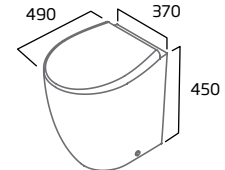

Comfort Height Back To Wall WC

- 450mm comfort height excluding seat
- Rimless Easi-Clean design
- Concealed fixings for anchoring to floor

Ceramic CNCHBWPAN