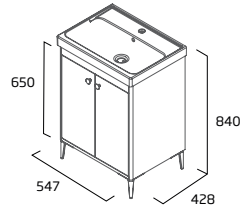

600mm Freestanding Wash Unit & Basin

- Soft close doors
- Internal shelf
- 4x internal storage containers
- See page 15 & 17 for bespoke leg & handle choices

Matt White	PAR6010.MW
Matt Powder Blue	PAR6010.PB
Matt Aloe Green	PAR6010.AL
Matt Black	PAR6010.BK