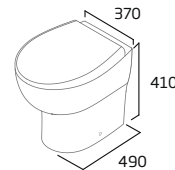

Back To Wall WC

- Rimless Easi-Clean design
- Concealed fixings for anchoring to floor

Ceramic COBWPAN