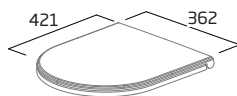

Slim Sandwich Soft Close WC Seat

- Top fix design
- Quick release hinges for easy cleaning
- Soft close hinges
- Durable thermoset plastic
- Sandwich lid design

White

WSCTS-SF