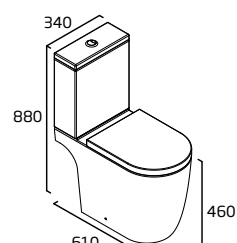

Comfort Height Close Coupled WC

- Short projection
- 125mm open side
- Rimless Easi-Clean design
- Concealed floor fixings
- For use with Sky WC cistern only
- Spigot distance from wall: 215mm

Ceramic SY610CHP