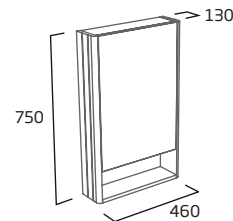

Single Door Mirrored Cabinet

- Soft close door
- Two internal shelves
- Left hand hinge

Matt Natural White	HALCAB44.NW
Matt Stone Grey	HALCAB44.SG
Matt Midnight Grey	HALCAB44.MT
Matt Nordic Green	HALCAB44.NG
Matt Powder Blue	HALCAB44.PB