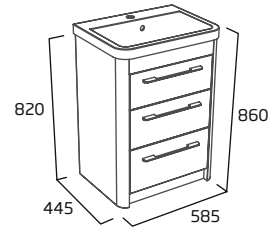

600mm Freestanding 3 Drawer Wash Unit

- Soft close drawers

Gloss White	CN6016.W
Gloss Anthracite	CN6016.G
Matt Stone Grey	CN6016.ST
Matt Light Grey	CN6016.LG
Matt Dark Blue	CN6016.KB
Matt Nordic Green	CN6016.NG