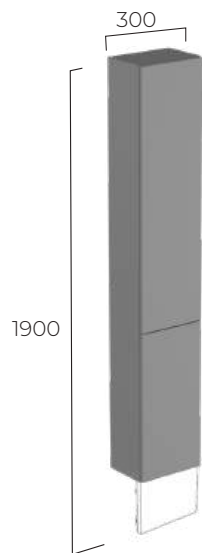

300mm 2 Door Full Height Cupboard with Fascia Door Pack & Carcass

- Soft close hinges
- Two adjustable shelves in top section
- Reversible door except Hide
- One wooden adjustable shelf in base.
- A plinth is required for this unit - see pages 120

Standard depth 353mm
Slim depth 218mm

Don't forget to order your handles see pages 108-109

Unit Finish	Standard Depth	Slim Depth
Muse / Hide		
Gloss White	F6023MU.W	F6022MU.W
Matt Stone Grey	F6023MU.ST	F6022MU.ST
Matt Midnight Grey	F6023MU.MT	F6022MU.MT
Matt Fossil	F6023MU.FL	F6022MU.FL
Matt Dark Blue	F6023MU.KB	F6022MU.KB
Matt Nordic Green	F6023MU.NG	F6022MU.NG

Stow		
Matt Stone Grey	F6023SW.ST	F6022SW.ST
Matt Natural White	F6023SW.NW	F6022SW.NW
Matt Midnight Grey	F6023SW.MT	F6022SW.MT
Matt Fossil	F6023SW.FL	F6022SW.FL
Matt Nordic Green	F6023SW.NG	F6022SW.NG
RRP inc VAT	£360.50 each	£352.00 each

Unit Finish	Standard Depth	Slim Depth
Muse		
Gloss White	F3043MU.W	F3042MU.W
Matt Stone Grey	F3043MU.ST	F3042MU.ST
Matt Midnight Grey	F3043MU.MT	F3042MU.MT
Matt Fossil	F3043MU.FL	F3042MU.FL
Matt Dark Blue	F3043MU.KB	F3042MU.KB
Matt Nordic Green	F3043MU.NG	F3042MU.NG

Stow		
Matt Stone Grey	F3043SW.ST	F3042SW.ST
Matt Natural White	F3043SW.NW	F3042SW.NW
Matt Midnight Grey	F3043SW.MT	F3042SW.MT
Matt Fossil	F3043SW.FL	F3042SW.FL
Matt Nordic Green	F3043SW.NG	F3042SW.NG

Hide	LH Door	RH Door	LH Door	RH Door
Gloss White	F3043HDL.W	F3043HDR.W	F3042HDL.W	F3042HDR.W
Matt Midnight Grey	F3043HDL.MT	F3043HDR.MT	F3042HDL.MT	F3042HDR.MT
Matt Nordic Green	F3043HDL.NG	F3043HDR.NG	F3042HDL.NG	F3042HDR.NG
RRP inc VAT	£600.00 each		£550.00 each