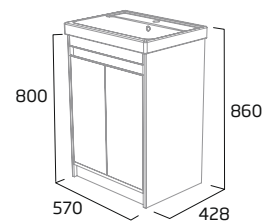

600mm Freestanding Wash Unit

- Soft close doors
- Internal shelf
- See page 35 for bespoke handle choices

Gloss White	STA6010.W
Gloss Light Grey	STA6010.LG
Matt Nordic Green	STA6010.NG
Matt Anthracite	STA6010.MG