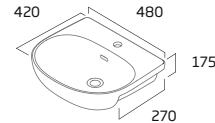

Standard Depth Semi-Countertop Basin

- Compatible with 600mm and 500mm fitted furniture semi countertop units
- Supplied with cutting template for worktop and fascia
- Monobloc tap hole
- Overflow
- Minimum furniture depth: 275mm

Ceramic CO3SCTBAS