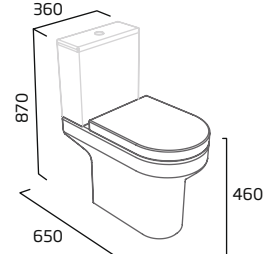

Comfort Height Close Coupled WC

- 110mm side void
- Pan height excludes seat 460mm
- Open back design
- Concealed fixings for anchoring to floor
- Spigot distance from wall: 155mm

Ceramic DCHPAN