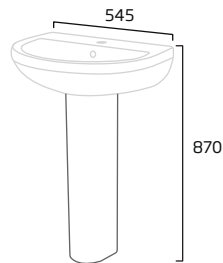

Pedestal

- For use with Debut 450mm and 540mm basins

White DPED