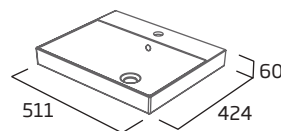

500mm Basin

- Single tap hole
- Integrated overflow

Ceramic	DC12011