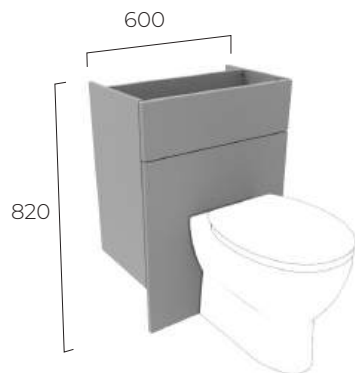

Back To Wall WC Units

600mm Back To Wall Unit with Fascia Door Pack & Carcass

- Full height main panel
- Front access fascia
- See our sanitaryware range for compatible back to wall pan and cistern options pages 126-179

Standard depth 353mm
Slim depth 218mm

Full Height Cupboards

5
Year
Guarantee