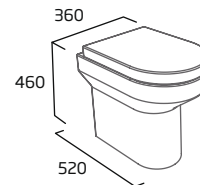

Comfort Height Back To Wall WC

- Pan height excludes seat 460mm
- Contemporary design
- Top fix design for use with debut WC seat
- Concealed fixings for anchoring to the floor

Ceramic DCBWPAN