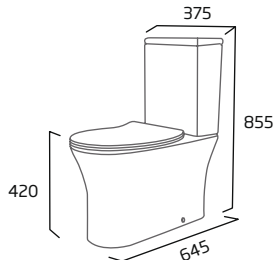

Standard Height Fully Enclosed Close Coupled WC

- Fully enclosed sides
- Rimless Easi-Clean design
- Concealed fixings for anchoring to floor
- For use with Radar WC cistern only
- Spigot distance from wall: 200mm

Ceramic RA645CCP