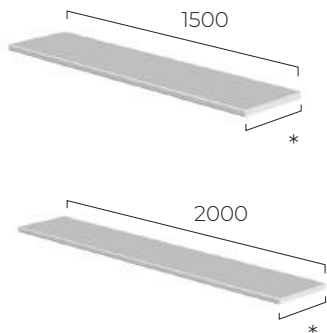

Laminate Worktops

1500mm & 2000mm Laminate Worktops

1500 & 2000 Standard Depth

- Contemporary 6mm radius edge profile
- Edged both ends
- Sealed to prevent moisture ingress
- Supplied with spare edging

1500 & 2000 Slim Depth

- Contemporary 6mm radius edge profile
- Edged both ends
- Sealed to prevent moisture ingress

* Standard depth 353mm

* Slim depth 218mm

Worktop Finish	Standard Depth	Slim Depth
1500mm Laminate Worktop		
White	F3W1524.W	F2W1524.W
Black Granite	F3W1524.BG	F2W1524.BG
Portland Stone	F3W1524.PS	F2W1524.PS
Riven Slate	F3W1524.SL	F2W1524.SL
Massa Marble	F3W1524.MM	F2W1524.MM
RRP inc VAT	£159.00 each	£133.50 each
2000mm Laminate Worktop		
White	F3W2024.W	F2W2024.W
Black Granite	F3W2024.BG	F2W2024.BG
Portland Stone	F3W2024.PS	F2W2024.PS
Riven Slate	F3W2024.SL	F2W2024.SL
Massa Marble	F3W2024.MM	F2W2024.MM
RRP inc VAT	£195.50 each	£171.00 each