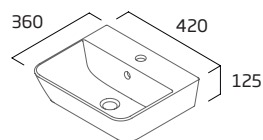

420mm Basin

- Monobloc tap hole
- Overflow
- Suitable for use with Serenity pedestal and semi pedestal

Ceramic SN420SB