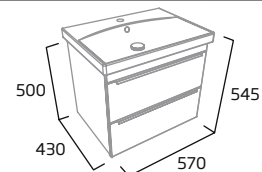

600mm Wall Mounted 2 Drawer Wash Unit

- Soft close drawers
- Chrome plated handles

Gloss White	TY6012.W
Gloss Light Grey	TY6012.LG
Matt Stone Grey	TY6012.ST
Matt Basalt Wood	TY6012.BT
Matt Dark Blue	TY6012.KB
Matt Nordic Green	TY6012.NG