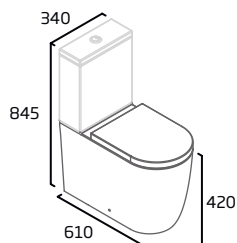

Fully Enclosed Close Coupled WC

- Short projection
- Fully enclosed sides
- Rimless Easi-Clean design
- Concealed floor fixings
- For use with Sky WC cistern only
- Spigot distance from wall: 215mm

Ceramic SY610CFP