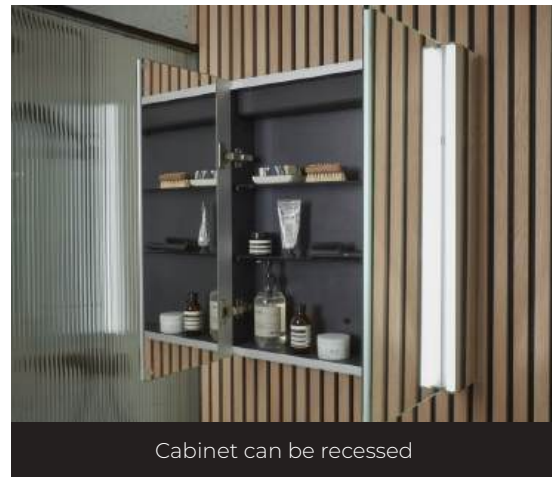

Flow Single Door Cabinet
500(w) x 650(h) x 130(d)mm

	Black FWC050-BL	£499.00
	Brushed Brass FWC050-BR	£499.00
	Gunmetal FWC050-GM	£499.00
	Silver FWC050	£463.00

Flow Double Door Cabinet
600(w) x 650(h) x 130(d)mm

	Black FWC060-BL	£599.00
	Brushed Brass FWC060-BR	£599.00
	Gunmetal FWC060-GM	£599.00
	Silver FWC060	£570.00

Flow Double Door Cabinet
800(w) x 650(h) x 130(d)mm

	Black FWC080-BL	£699.00
	Brushed Brass FWC080-BR	£699.00
	Gunmetal FWC080-GM	£699.00
	Silver FWC080	£670.00