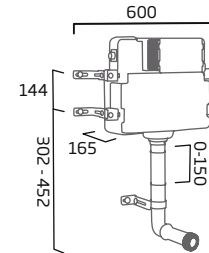

In-Wall Cistern

- Ideal for tiled-in applications
- All parts serviceable through flush plate aperture
- 6/3 litre pneumatic flush valve
- Side entry inlet valve (½" BSP)
- Front or top access panel for maintenance
- 0.2-10.0bar working pressure range
- 90° flush pipe
- Flush pipe securing bracket
- Polystyrene insulation jacket
- Selection of flush plates available separately, see page 174

TR9009