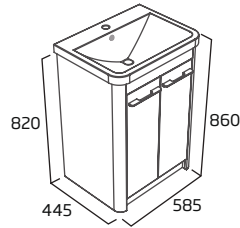

600mm Freestanding Wash Unit

- Soft close doors
- Internal shelf

Gloss White	CN6010.W
Gloss Anthracite	CN6010.G
Matt Stone Grey	CN6010.ST
Matt Light Grey	CN6010.LG
Matt Dark Blue	CN6010.KB
Matt Nordic Green	CN6010.NG