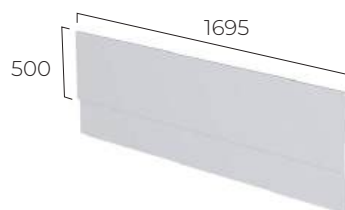

700mm bath panel

- Supplied with optional plinth to use depending on bath height
- Main panel: 685 x 500mm
- Plinth: 685 x 140mm