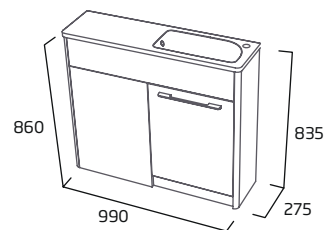

1000mm Freestanding Wash / WC Unit & Isocast Basin - Right

- Soft close door
- Internal shelf
- Chrome handle
- Suitable for all BTW, WC pans, Cisterns and Frames

Gloss White	CNR119.W
Gloss Anthracite	CNR119.G
Matt Stone Grey	CNR119.ST
Matt Light Grey	CNR119.LG
Matt Dark Blue	CNR119.KB
Matt Nordic Green	CNR119.NG