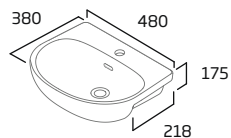

Slim Depth Semi-Countertop Basin

- Compatible with 600mm and 500mm fitted furniture semi countertop units
- Supplied with cutting template for worktop and fascia
- Monobloc tap hole
- Overflow
- Minimum furniture depth: 220mm

Ceramic CO2SCTBAS