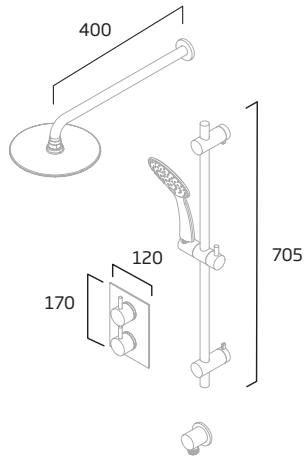

Concealed Valve Showers

Fuse, Joy & Crew

Dual Function Shower System

Fuse

Gunmetal - TR3039

Brushed Brass - TR3030

Black - TR3029

Chrome - TR3008

Joy

Chrome - TR3011

Crew

Chrome - TR3006