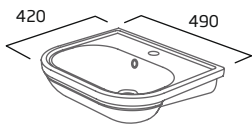

Semi-Countertop Basin 1 Tap Hole

- Suitable for standard depth furniture
- Compatible with 500mm furniture
- Supplied with cutting template for worktop and fascia
- Minimum furniture depth 275mm
- Overflow

Ceramic DC14018