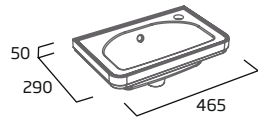

Basins

400mm Basin - 1 Tap Hole

- Single tap hole
- Integrated overflow

Ceramic HALS4680