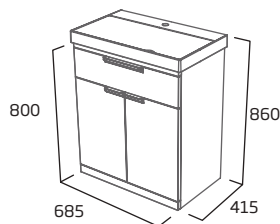

700mm Freestanding Wash Unit

- Soft close doors
- Soft close drawer
- Internal shelf
- See page 23 for handle choices

Gloss White	PLT7010.W
Gloss Light Grey	PLT7010.LG
Matt Midnight Grey	PLT7010.MT
Matt Willow	PLT7010.WL
Swiss Oak	PLT7010.SO