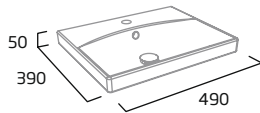

Basins

500mm Basin

- Single tap hole
- Integrated overflow

Ceramic TY5080