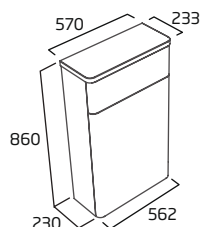

Auxillary

Back to Wall WC Unit