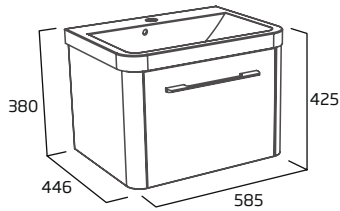

Contour Product Details

Furniture Units

600mm Wall Mounted Wash Unit with Drawer

- Soft close drawer

Gloss White	CN6012.W
Gloss Anthracite	CN6012.G
Matt Stone Grey	CN6012.ST
Matt Light Grey	CN6012.LG
Matt Dark Blue	CN6012.KB
Matt Nordic Green	CN6012.NG