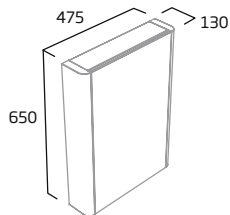

### 475mm Single Door Cabinet

- Soft close door
- Two internal shelves
- Left hand hinge

Gloss White	CNCAB475W
Gloss Anthracite	CNCAB475A
Matt Stone Grey	CNCAB475SG
Matt Light Grey	CNCAB475LG
Matt Dark Blue	CNCAB475KB
Matt Nordic Green	CNCAB475NG