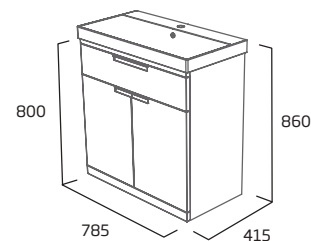

800mm Freestanding Wash Unit

- Soft close doors
- Soft close drawer
- Internal shelf
- See page 23 for handle choices

Gloss White	PLT8010.W
Gloss Light Grey	PLT8010.LG
Matt Midnight Grey	PLT8010.MT
Matt Willow	PLT8010.WL
Swiss Oak	PLT8010.SO