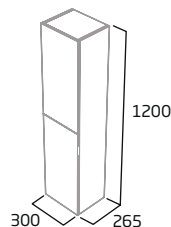

300mm Wall Column

- Soft close doors
- 3 x internal shelf (non adjustable)
- Reversible doors
- No handle required

Gloss White	AM3041.W
Matt White	AM3041.MW
Gloss Light Grey	AM3041.LG
Matt Midnight Grey	AM3041.MT
Matt Willow	AM3041.WL
Swiss Oak	AM3041.SO