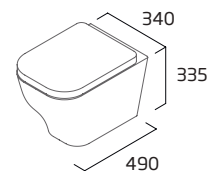

Wall Hung WC

- Concealed fixings for securing to frame
- Fastening holes to sides of WC
- Rimless Easi-Clean design

Ceramic SN490WH

WC Cistern with Contactless Flush

Ceramic SN63CC-SEN

Ceramic SN490BTW

Ceramic SN505CBW

Ceramic SN490WH