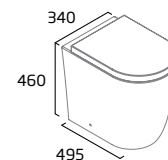

Back To Wall Comfort Height WC

- Short projection
- Rimless Easi-Clean design
- Concealed fixings for anchoring to floor
- For use with Sky WC seat

Ceramic SY495CBW