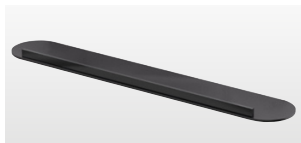

Hudson Metal Shelf 60cm
HDS-120060-BK Matt Black **£185**
W600 H19 D100mm
Material: Aluminium