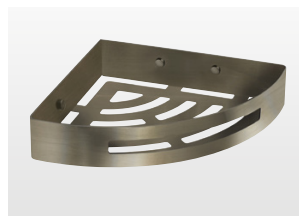

Nerva Corner Shower Basket

- 2479-13 Chrome **£62**
- 2479-14 Matt Black **£66**
- 2479-38 Brushed Stainless Steel **£66**
- 2479-83 Gunmetal **£68**
- 2479-88 Brushed Brass **£68**
- W210 H45 D210mm
- *Stainless Steel*

Nerva Shower Basket

- 2417-13 Chrome **£62**
- 2417-14 Matt Black **£66**
- 2417-38 Brushed Stainless Steel **£66**
- 2417-83 Gunmetal **£68**
- 2417-88 Brushed Brass **£68**
- W300 H45 D128mm
- *Stainless Steel*