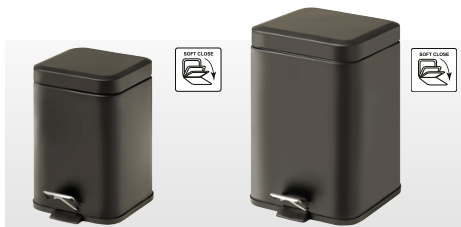

Square Pedal Bin 3L Soft Close
2209-14 Matt Black **£60**
W165 H250 D215mm

Square Pedal Bin 5L Soft Close
2309-14 Matt Black **£66**
W205 H300 D240mm