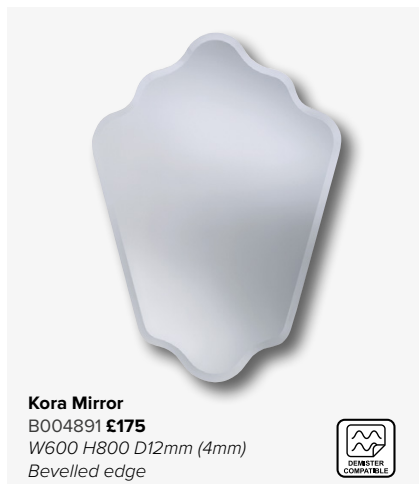

MODERN TRADITIONAL MIRRORS

Angles, curves, curls and swirls - whatever your style, whatever your scheme, mix it up with mirrors that are both modern and traditional in design.