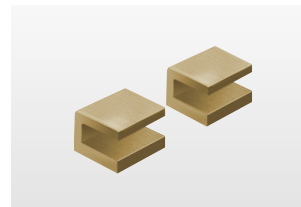

# PIER SHELVING (BRACKETS AND SHELVES SOLD SEPARATELY)

Take shelfcare to the next level with our customisable collection of Pier glass shelves and brackets.

**Pier Shelf Brackets x2 Chrome**  
185924 Chrome **£37**  
W30 H18 D25mm/for 8mm glass  
Material: Brass

**Pier Shelf Brackets x2 Matt Black**  
185931 Matt Black **£44**  
W30 H18 D25mm/for 8mm glass  
Material: Brass

**Pier Shelf Brackets x2 Matt White**  
185948 Matt White **£44**  
W30 H18 D25mm/for 8mm glass  
Material: Brass

**Pier Shelf Brackets x2 Brushed Nickel**  
185955 Brushed Nickel **£50**  
W30 H18 D25mm/for 8mm glass  
Material: Brass

**Pier Shelf Brackets x2 Gunmetal**  
210145 Gunmetal **£55**  
W30 H18 D25mm/for 8mm glass  
Material: Brass