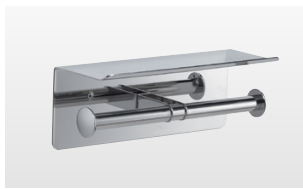

G Pro Double Toilet Roll Holder with Shelf
2339-13 Chrome **£95**
W260 H106 D100mm