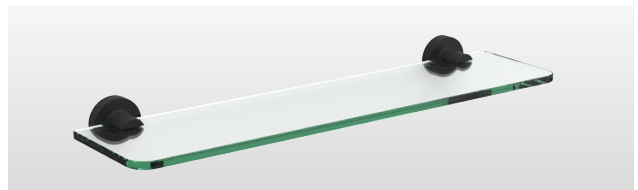

Ø86 H420mm  
Includes wall mounting bracket

**Glass Shelf 50cm**

172719 Matt Black **£120**

176878 Matt White **£120**

Clear glass/8mm

**Towel Rail 33cm**

166183 Matt Black **£97**  
166060 Matt White **£97**