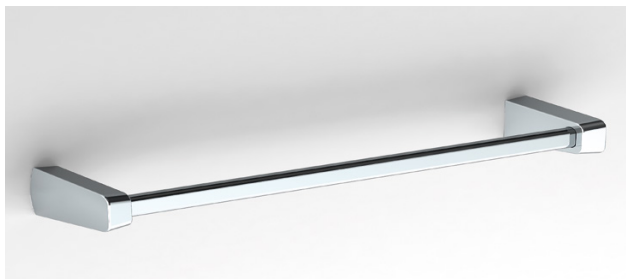

Towel Rail 32cm 160938 Chrome **£103**
166404 Matt Black **£109** W323 H46 D68mm
Towel Rail 56cm 160945 Chrome **£119**
166411 Matt Black **£124** W558 H46 D68mm
Towel Rail 78cm 160952 Chrome **£129**
W778 H46 D68mm