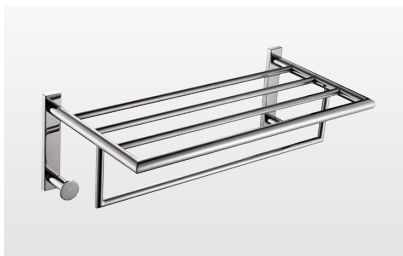

G Pro Towel Rack with Hooks
5035-13 Chrome **£170**
W500 H165 D250mm
Material: Stainless Steel