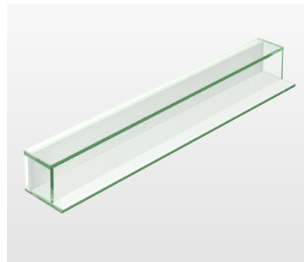

Material: Glass

**Pier Glass 2 Box Shelf Rectangular**  
B008455 Clear £145  
W180 H360 D160mm

**Pier Glass 2 Box Shelf Rectangular**  
B008462 Bronze £160  
W180 H360 D160mm

**Pier Glass 2 Box Shelf Rectangular**  
B008479 Black £160  
W180 H360 D160mm

**Pier Glass 4 Box Shelf Rectangular**  
B008486 Clear £220  
W180 H700 D160mm

**Pier Glass 4 Box Shelf Rectangular**  
B008493 Bronze £255  
W180 H700 D160mm

**Pier Glass 4 Box Shelf Rectangular**  
B008509 Black £255  
W180 H700 D160mm

**Pier Glass 4 Box Shelf Square**  
B008516 Clear £230  
W450 H450 D160mm

**Pier Glass 4 Box Shelf Square**  
B008523 Bronze £265  
W450 H450 D160mm

**Pier Glass 4 Box Shelf Square**  
B008530 Black £265  
W450 H450 D160mm