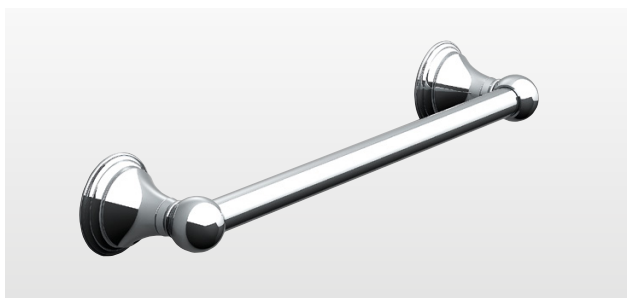

**Tumbler Holder**  
107490 Chrome **£95**  
W74 H110 D120mm - Frosted glass

**Soap Dish**  
107544 Chrome **£105**  
W116 H63 D141mm - Frosted glass

**Soap Dispenser**  
107599 Chrome **£160**  
W74 H142 D135mm - Frosted glass

**Robe Hook**  
107391 Chrome **£72**  
W55 H57 D70mm

**Toilet Roll Holder with Flap**  
107698 Chrome **£120**  
W130 H124 D131mm

**Open Toilet Roll Holder**  
107841 Chrome **£92**  
W130 H60 D93mm

**Towel Rail 36cm**  
107094 Chrome **£135**  
W359 H55 D70mm