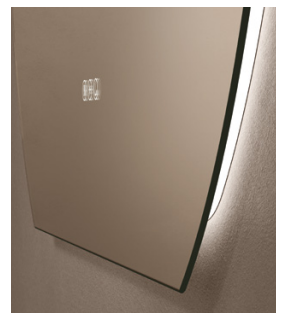

# CLARIS ROUND CUT

Embrace the Claris Round Cut mirror's modern styling. It's unique bottom cut beautifully balances form and function allowing for versatile placement in any space. With dotless LED lighting, it provides smooth illumination without unsightly dots.

# CLARIS ROUND

Discover the timeless simplicity of the Claris Round mirror. This clean, minimalist design effortlessly complements any décor, making it a versatile addition to your space. With dotless LED lighting, it provides smooth illumination without unsightly dots.