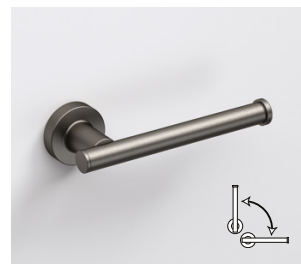

**Hook**  
186204 Gunmetal **£38**  
Ø25 D34mm

**Metal WC Brush Set**  
181865 Gunmetal **£265**  
Ø86 H420mm  
Includes wall mounting bracket

**Towel Ring**  
188048 Gunmetal **£98**  
W190 H210 D41mm

**Toilet Roll Holder with Flap**  
194919 Gunmetal **£118**  
W136 H114 D62mm