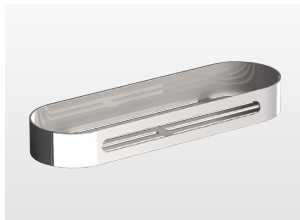

S5 Basket 315
141500 Chrome **£165**
W315 H40 D110mm
Material: Polished stainless steel