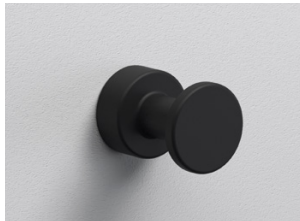

**Hook**

166213 Matt Black **£32**  
166091 Matt White **£32**

Ø25 D34mm

**Double Hook**

172320 Matt Black **£65**  
172405 Matt White **£65**

W110 H30 D40mm

**Fixed Towel Bar**

176793 Matt Black **£95**  
176854 Matt White **£95**