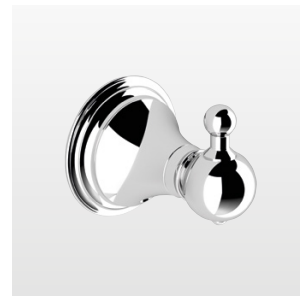

# GENOA

Material: Brass and Zamac

Genoa - the epitome of classically refined craftsmanship is steeped in rich historic styling. Beautifully finished in classic chrome, the Genoa collection completes the traditionally elegant bathroom.

**Tumbler Holder**  
107490 Chrome **£95**  
W74 H110 D120mm - Frosted glass

**Soap Dish**  
107544 Chrome **£105**  
W116 H63 D141mm - Frosted glass

**Soap Dispenser**  
107599 Chrome **£160**  
W74 H142 D135mm - Frosted glass