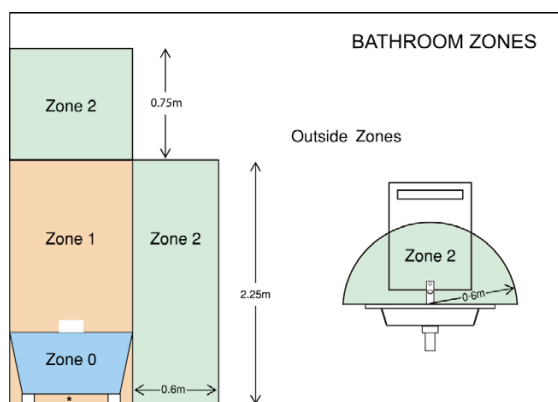

Indicates lights are dimmable.

Dual or triple white temperature colour. Switch between 3000K, 4000K and 6000K using the illuminated on/off switch.

Dotless lighting technology. Continuous lighting strip without visibility of LED dots.

Suitable with demister pad. See p71

BATHROOM ZONES

Luminaires chosen for use in bathrooms are subject to certain wiring regulations and must be selected and erected, so as to be suitable for the external influences likely to occur at the particular point of installation. Such influences are likely to include steam (leading to condensation), falling drops of water and sprays and/or jets from shower heads.

All luminaires can be assigned an IP (Ingress Protection) rating. This relates to the protection afforded by the light fitting against penetration by solid particles or moisture. The IP rating consists of two numbers. The first number relates to the degree of protection against solid particles, the second to the degree of protection against moisture.

For bathroom use, the second number is the most significant. The required IP rating for light fittings in bathrooms depends on their actual location in the bathroom. The regulations divide the bathroom into zones (see illustration) which determine the IP rating. All luminaires used in a bathroom must be protected with a 30mA RCD, in accordance with IEE regulations.

Zone 0 Interior of bathtub or shower tray - IP68 and low voltage supply (max 12v).

Zone 1 Perimeter of bathtub or shower tray up to a height of 2.25m above the floor - IP44.

Use IP65 where water jets are used for cleaning purposes.

Zone 2 Perimeter 0.6m wide around Zone 1 and a 60cm radius above washstands- IP44.

Use IP65 where water jets are used for cleaning purposes.

Outside of Zones There are no stated requirements for IP. Luminaires should be suitable for their location and provide adequate protection against electric shock.

CONTINUAL IMPROVEMENT

Our company policy is one of continual improvement and Origins Living reserves the right to amend designs and specifications without prior notice. The colours in this brochure are as accurate as colour printing processes allow. All measurements are subject to a manufacturing tolerance. E. O.E.

GUARANTEES

10 YEAR GUARANTEE

ACCESSORIES are guaranteed for 10 years from date of purchase. Further details upon request.

5 YEAR GUARANTEE

MIRRORS, CABINETS & LIGHTING products are guaranteed for 5 years from date of purchase. Further details upon request.