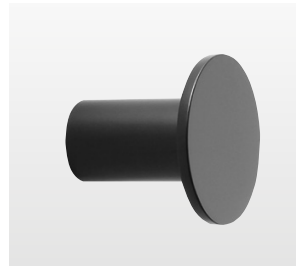

Carter Hook
CRT-110140-BB Brushed Brass **£29**
CRT-110140-BK Matt Black **£29**
Ø40 D38mm