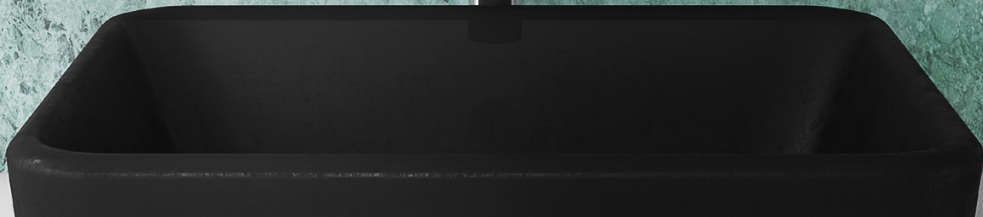

## DOCKLANDS INCLUSIVE ANGLED

A stylish solution for inclusive living! The Docklands Inclusive Angled mirror has been specifically designed to be used in both a standing and seated position.

**Docklands Inclusive Angled Mirror 50**