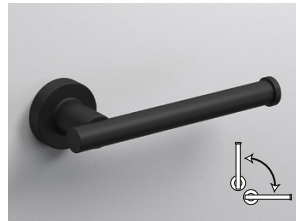

Spare/Open Toilet Roll Holder

166275 Matt Black **£68**
166152 Matt White **£68**

W166 H50 D63mm