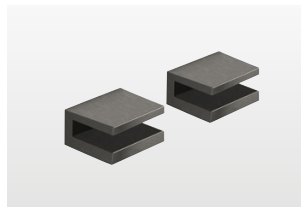

Pier Shelf Brackets x2 Gunmetal
210145 Gunmetal **£55**
W30 H18 D25mm/for 8mm glass
Material: Brass