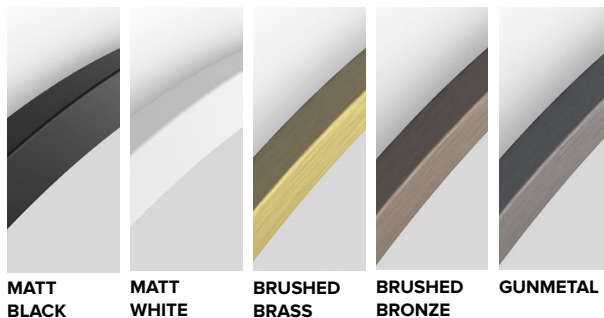

MATT BLACK   **MATT WHITE**   **BRUSHED BRASS**   **BRUSHED BRONZE**   **GUNMETAL**