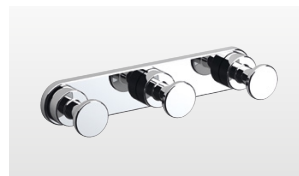

Tecno Project Triple Hook
116904 Chrome **£72**
W165 H30 D40mm