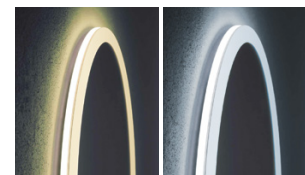

Inspired by the graceful glamour and timeless elegance of bygone times the Grand Central Oval mirror will exude illuminated style.

Grand Central
BO.10060.1134.S **£695**
W600 H1000 D30mm (5mm)

ZONE 2			
4000K 6000K