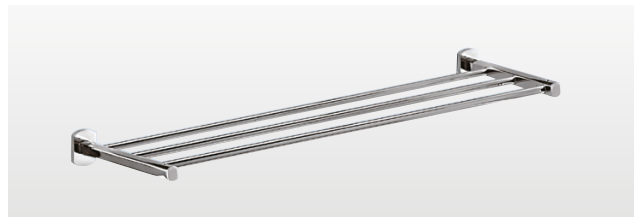

**Spare Roll Holder**  
EP24/02-13 Chrome **£60**  
W88 H172 D109mm

**Open Toilet Roll Holder**  
EP24-13 Chrome **£57**  
W145 H54 D74mm

**Toilet Roll Holder with Flap**  
EP25-13 Chrome **£62**  
W146 H141 D74mm

**Glass Shelf 53cm**  
EP19/55-13 Chrome **£95**  
W530 H54 D135mm - Semi-frosted glass/6mm

**Edera Toilet Brush Freestanding**  
ED34-13 Polished **£49**  
Ø75 H400mm

**Edera Toilet Brush Wall Mounted**  
ED34/03-13 Polished **£53**  
W75 H400 D80mm

**Towel Rail 38cm**  
EP21/35-13 Chrome **£62**  
W380 H54 D74mm

**Towel Rail 48cm**  
EP21/45-13 Chrome **£67**  
W480 H54 D74mm

**Towel Rail 63cm**  
EP21/60-13 Chrome **£75**  
W630 H54 D74mm

**Edera Towel Rack no arm**  
ED44-13 Chrome **£145**  
W624 H49 D253mm