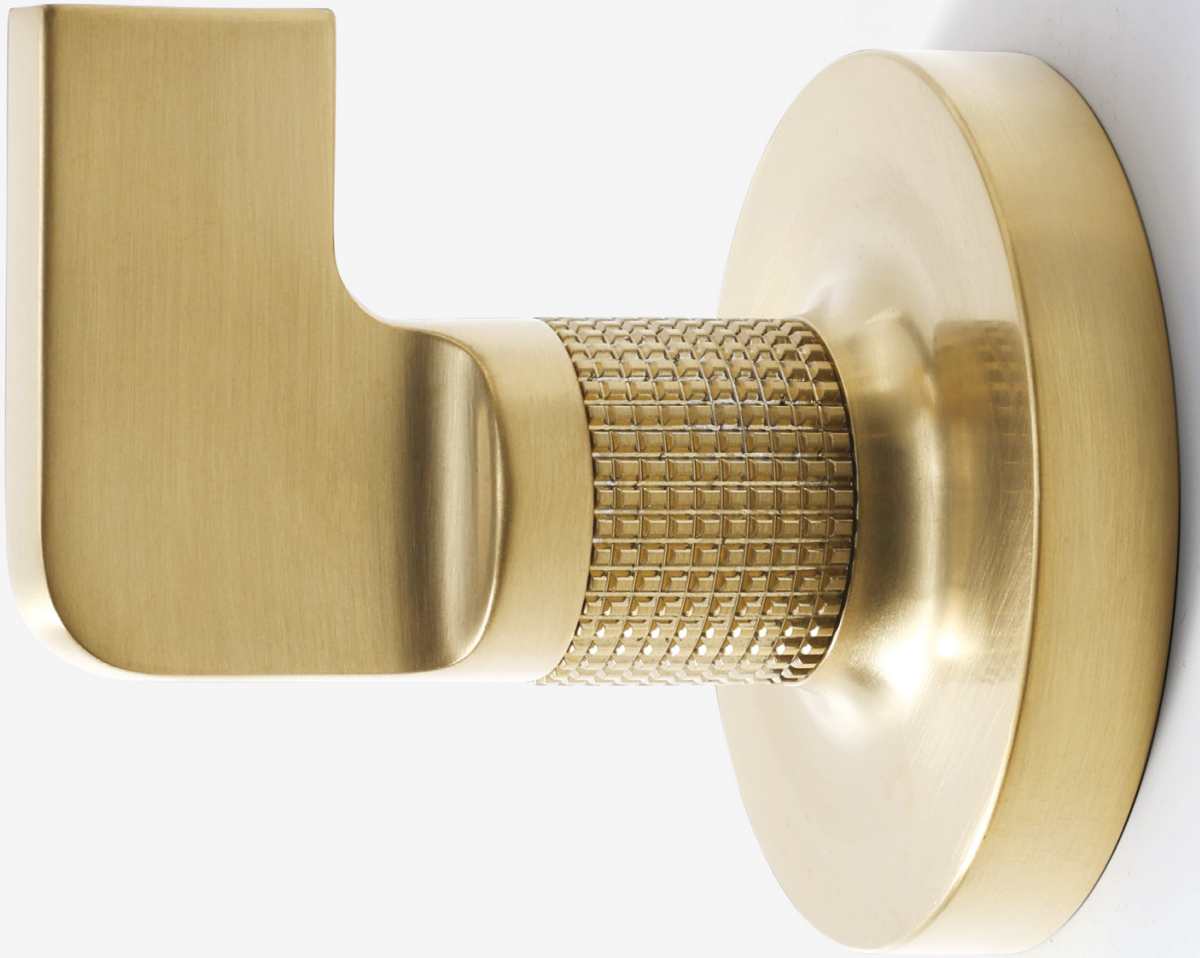

**Open Toilet Roll Holder**  
TRN-117001-BB Brushed Brass **£69**  
W160 H50 D78mm

**Towel Ring**  
TRN-114020-BB Brushed Brass **£74**  
W208 H170 D73mm

**Open Towel Bar**  
TRN-114126-BB Brushed Brass **£74**  
W260 H50 D78mm

**Towel Rail 35cm**  
TRN-115135-BB Brushed Brass **£89**  
W350 H50 D78mm

**Towel Rail 60cm**  
TRN-115160-BB Brushed Brass **£98**  
W600 H50 D78mm

# BAXTER

Material: Brass

**Hook**  
BAX-110160-BB Brushed Brass **£55**  
W60 H62 D68mm

**Open Toilet Roll Holder**  
BAX-117001-BB Brushed Brass **£75**  
W180 H60 D75mm

**Open Towel Bar**  
BAX-114125-BB Brushed Brass **£80**  
W245 H60 D75mm

**Towel Rail 35cm**  
BAX-115135-BB Brushed Brass **£135**  
W350 H60 D75mm

**Towel Rail 66cm**  
BAX-115166-BB Brushed Brass **£145**  
W660 H60 D75mm

Featuring square knurling, strong curves, and clean lines, Baxter accessories brings a modern, structured architectural aesthetic to every detail.