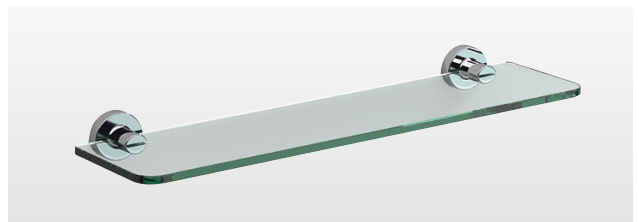

Glass Shelf 50cm
116843 Chrome **£99**
W500 H50 D135mm - Clear glass/8mm