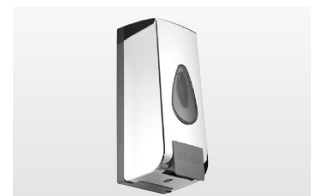

Halibut Soap Dispenser 630ml
2078-13 Chrome **£42**
W85 H225 D90mm
Thermoplastic resins