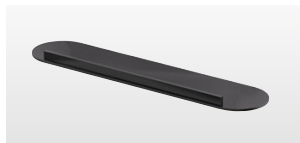

Hudson Metal Shelf 45cm
HDS-120045-BK Matt Black **£160**
W450 H19 D100mm
Material: Aluminium