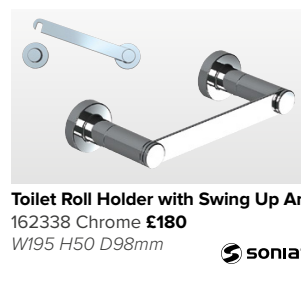

## COMPLEMENTS

**S Cube Toilet Roll Holder with Shelf**  
173938 Chrome **£135**  
176373 Matt Black **£145**   
W165 H80 D92mm

**S Cube Toilet Roll Holder with Flap**  
166862 Chrome **£125**  
173020 Matt Black **£128**   
W149 H79 D105mm