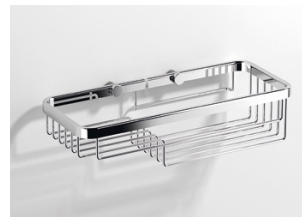

**Adhesive Backplate for Shower Baskets**  
189922 £30

**Small Corner Shower Basket**  
189755 Chrome £90  
W165 H38 D165mm

**Large Corner Shower Basket**  
189762 Chrome £118  
W195 H70 D195mm

**Double Corner Shower Basket**  
189779 Chrome £198  
W195 H304 D195mm