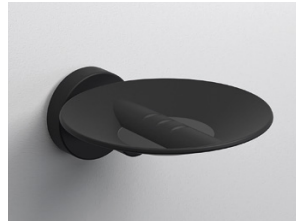

Metal Soap Dish

166251 Matt Black **£98**
166138 Matt White **£98**

W112 H50 D130mm