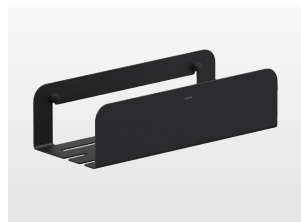

**S5 Basket 315**  
141500 Chrome **£165**  
W315 H40 D110mm  
Material: Polished stainless steel

**S5 Basket 315**  
176502 Matt Black **£190**  
W315 H40 D110mm  
Material: Stainless steel

**Quick Open Shower Shelf**  
185290 Matt Black **£122**  
W300 H36 D151mm