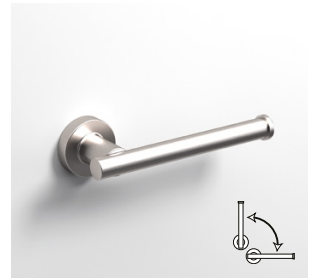

Spare/Open Toilet Roll Holder
195022 Brushed Nickel **£89**
201815 Brushed Brass **£120**
W166 H50 D63mm