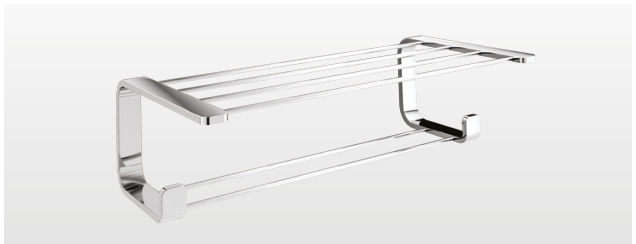

Towel Rack
W500 H140 D260mm
3235-13 Chrome **£263**
3235-14 Matt Black **£279**
3235-22 Matt White **£279**