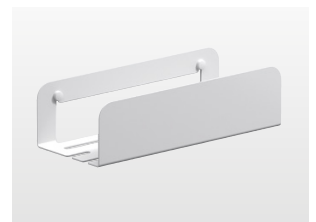

Quick Deep Shower Shelf
185092 Matt White **£132**
W300 H82 D124mm