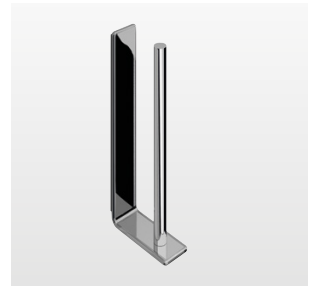

**Metal Soap Dish**  
A912-13 Chrome **£125**  
W110 H47 D95mm

**Hook**  
A926-13 Chrome **£60**  
W40 H80 D50mm

**Open Toilet Roll Holder**  
A924-13 Chrome **£89**  
W163 H59 D80mm

**Toilet Roll Holder with Shelf**  
A925-13 Chrome **£215**  
W134 H120 D70mm