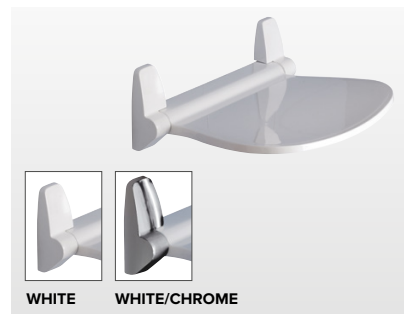

WHITE

WHITE/CHROME

Sound Shower Seat

2282-02 White **£193**
2282-23 White/Chrome **£198**
W385 H152 D350mm (D70mm closed)
Thermoplastic & Steel
Weight Tolerance 120kg