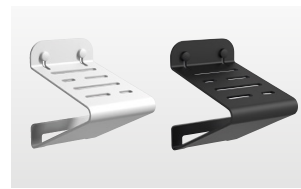

Quick Shower Foot Rest
185481 Matt Black **£87**
185108 Matt White **£87**
W100 H141 D133mm