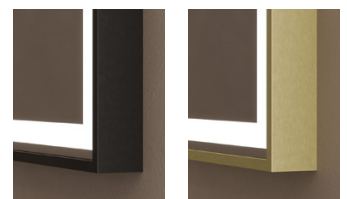

BRUSHED BLACK **BRUSHED BRASS**