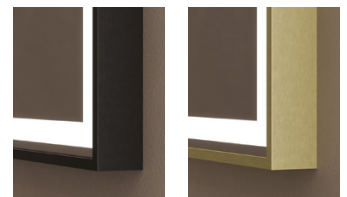

## Lomax Light Arch Mirror 50

LML-01R051-BK Brushed Black **£580**

LML-01R051-BB Brushed Brass **£580**

W500 H1000 D40mm

Material: Aluminium  
Daylight white: 4000K

ZONE 2

BRUSHED BLACK

BRUSHED BRASS