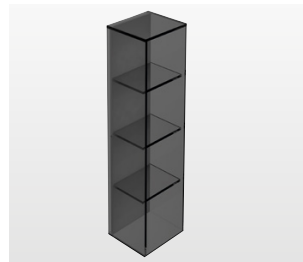

Pier Glass 4 Box Shelf Rectangular
B008509 Black £255
W180 H700 D160mm