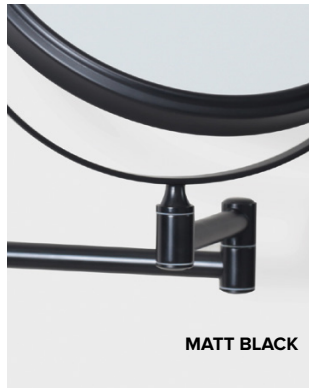

# MAGNIFYING MIRRORS

**CHROME**

**MATT BLACK**

**AGED BRASS**

**BRUSHED NICKEL**

**Taylor Reversible  
5X Magnifying Wall Mirror**

W245 H315 D35mm  
Extended 300mm - Mirror Ø200mm

TYL-007520-CH Chrome **£95**  
TYL-007520-BK Matt Black **£105**  
TYL-007520-AB Aged Brass **£105**  
TYL-007520-BN Brushed Nickel **£105**