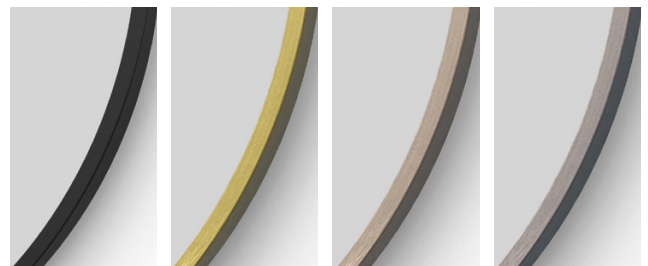

MATT BLACK

BRUSHED
BRASS

BRUSHED
BRONZE

GUNMETAL