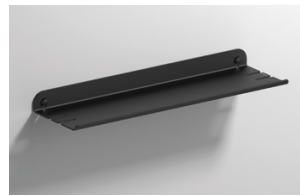

**Double Hook**  
185276 Matt Black **£46**  
184897 Matt White **£46**  
W129 H75 D30mm

**Toilet Roll Holder with Shelf**  
185252 Matt Black **£88**  
184880 Matt White **£88**  
W175 H107 D99mm

**Tissue Box/Towel Holder**  
185412 Matt Black **£112**  
185030 Matt White **£112**  
W220 H124 D70mm