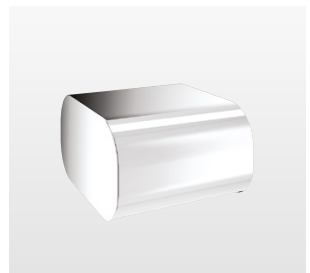

Toilet Roll Holder with Cover
3225-13 Chrome **£115**
W117 H96 D142mm
Polished stainless steel cover