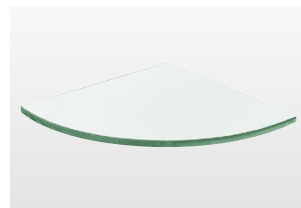

**Pier Shelf Brackets x2 Brushed Brass**  
200412 Brushed Brass **£73**  
W30 H18 D25mm/for 8mm glass  
Material: Brass

**Pier Glass Shelf 40cm Clear**  
B008608 Clear **£30**  
W400 H8 D120mm

**Pier Glass Shelf 50cm Clear**  
B008639 Clear **£33**  
W500 H8 D120mm

**Pier Glass Shelf 60cm Clear**  
B008660 Clear **£39**  
W600 H8 D120mm

**Pier Corner Glass Shelf Clear**  
B008691 Clear **£40**  
W250 H8 D250mm

**Pier Glass Shelf 40cm Bronze**  
B008615 Bronze **£37**  
W400 H8 D120mm