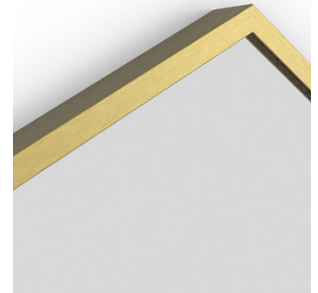

BRUSHED BRASS