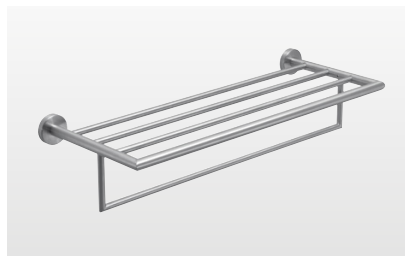

G Pro Towel Rack
5044-13 Chrome **£135**
5044-38 Brushed **£135**
W630 H136 D244mm