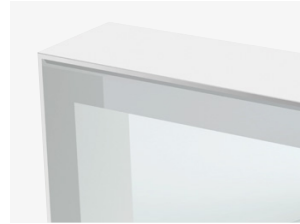

BACKLIT LED MIRRORS

MATT BLACK