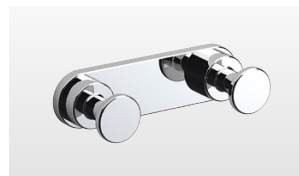

Tecno Project Double Hook
116898 Chrome **£52**
172320 Matt Black **£65**
W110 H30 D40mm