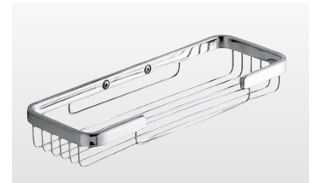

**Dakota Single Basket**  
2411-13 Chrome **£55**  
W125 H35 D100mm  
Stainless Steel

**Dakota Double Basket**  
2418-13 Chrome **£70**  
W250 H35 D100mm  
Stainless Steel

**Dakota Corner Basket**  
2480-13 Chrome **£70**  
W190 H35 D190mm front: 250mm  
Stainless Steel