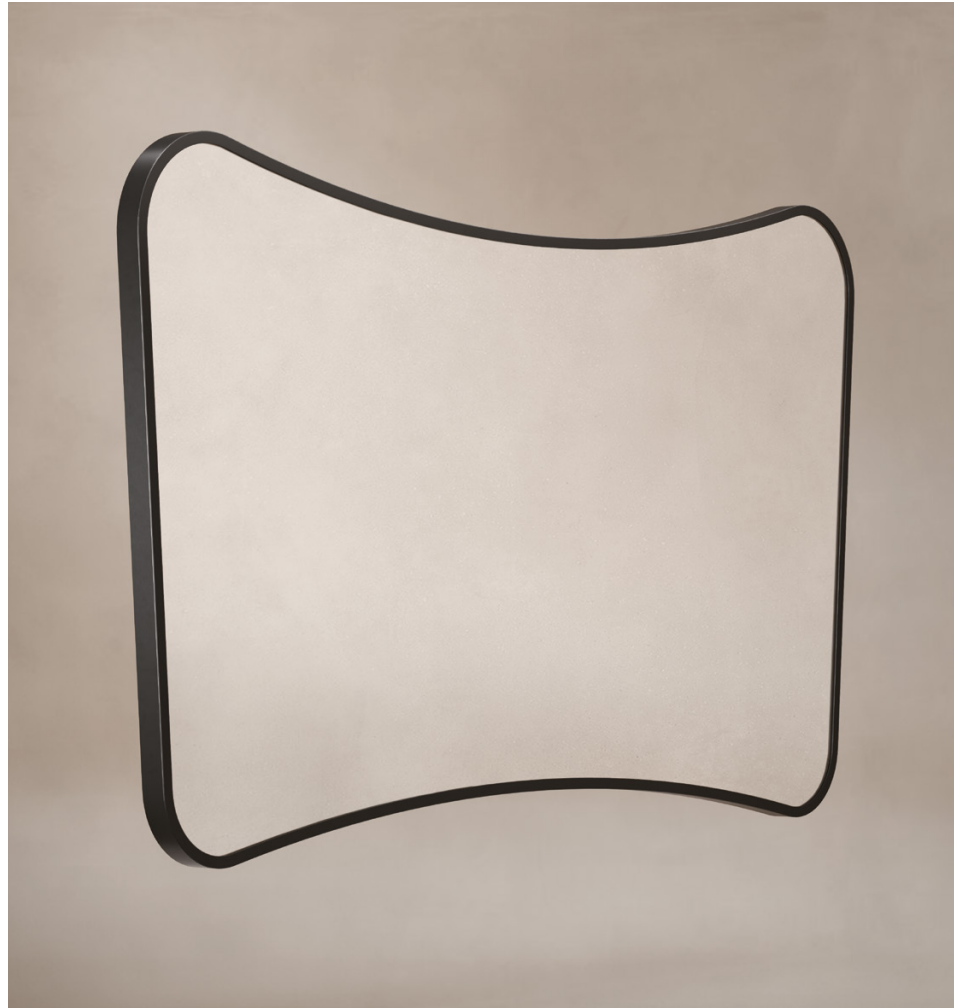

DELPHINE

More than just a reflection, the Delphine mirror 120 is a true work of art, infusing your space with depth and a mystical charm that evokes a sense of fairy-tale wonder. Whether your decor is timeless or transitional, this exquisite, curvaceous centrepiece elevates any room with its magical presence.

Delphine Mirror 120

DEL-001127-BK Matt Black **£360**

DEL-001127-BB Brushed Brass **£385**

DEL-001127-BZ Brushed Bronze **£385**

W1200 H700 D28mm

Material: Stainless steel

MATT BLACK