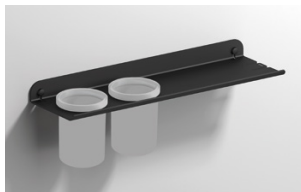

Shelf with Double Large Tumbler
185351 Matt Black **£185**
184972 Matt White **£185**
W450 H131 D131mm