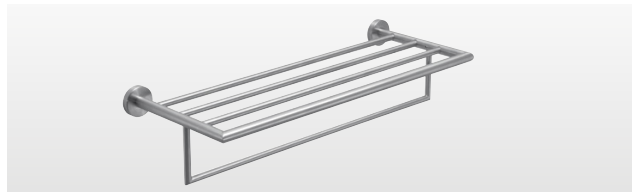

Towel Rack
5044-13 Chrome **£135**
5044-38 Brushed **£135**
W630 H136 D244mm