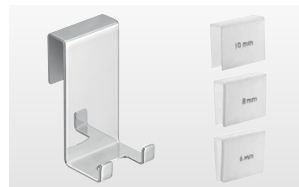

Double Hook Over Glass
S026-13 Chrome **£46**
W40 H80 D45mm
Suitable for 6, 8, 10mm glass