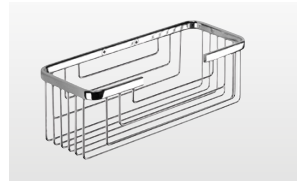

GEDY SHOWER BASKETS