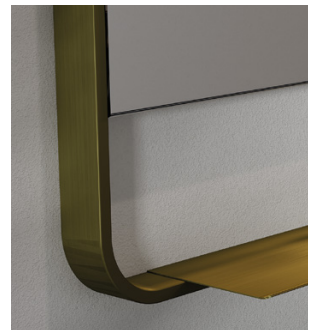

BRUSHED BRASS