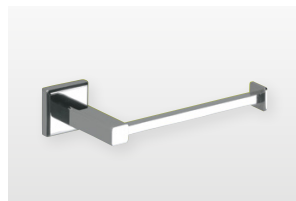

**Hook**  
6926-13 Chrome **£29**  
W40 H40 D50mm

**Nemesia Toilet Brush Freestanding**  
NE33-13 Polished **£52**  
W90 H380 D90mm  
Polished Stainless Steel

**Nemesia Toilet Brush Wall Mounted**  
NE33/03-13 Polished **£56**  
W90 H380 D95mm  
Polished Stainless Steel