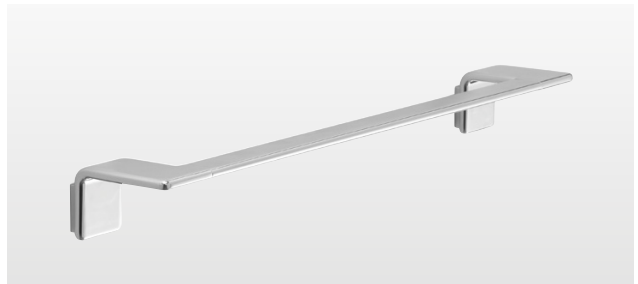

Towel Rail 35cm A921/35-13 Chrome **£160**   **Towel Rail 45cm** A921/45-13 Chrome **£175**   **Towel Rail 60cm** A921/60-13 Chrome **£195**
W350 H48 D80mm   W450 H48 D80mm   W600 H48 D80mm