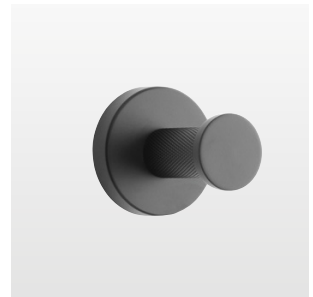

# TURNER

Material: Stainless steel & brass

**Tumbler Holder**  
TRN-111001-BK Matt Black **£55**  
W68 H96 D112mm

**Soap Dish**  
TRN-112001-BK Matt Black **£55**  
W109 H52 D132mm

**Soap Dispenser**  
TRN-113001-BK Matt Black **£72**  
W68 H167 D140mm