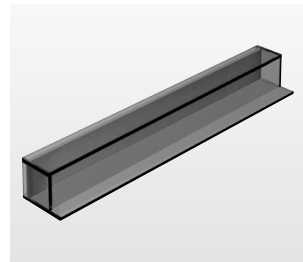

Pier Glass Box Shelf 50
B008561 Black £165
W500 H86 D140mm