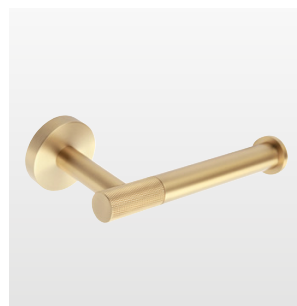

**Towel Rail 35cm**  
TRN-115135-BK Matt Black **£79**  
W350 H50 D78mm

**Towel Rail 60cm**  
TRN-115160-BK Matt Black **£88**  
W600 H50 D78mm

Elevate your bathing space decor with the Turner collection of knurled brass accessories. An intricate detailed pattern gives an air of artistic flair.

**Tumbler Holder**  
TRN-111001-BB Brushed Brass **£59**  
W68 H96 D112mm

**Soap Dish**  
TRN-112001-BB Brushed Brass **£59**  
W109 H52 D132mm

**Soap Dispenser**  
TRN-113001-BB Brushed Brass **£79**  
W68 H167 D140mm

**Hook**  
TRN-110150-BB Brushed Brass **£44**  
Ø50 D55mm

**Toilet Brush Freestanding**  
TRN-118010-BB Brushed Brass **£135**  
W84 H390 D84mm

**Toilet Brush Wall Mounted**  
TRN-118020-BB Brushed Brass **£150**  
W84 H390 D117mm

**Open Toilet Roll Holder**  
TRN-117001-BB Brushed Brass **£69**  
W160 H50 D78mm

**Towel Ring**  
TRN-114020-BB Brushed Brass **£74**  
W208 H170 D73mm

**Open Towel Bar**  
TRN-114126-BB Brushed Brass **£74**  
W260 H50 D78mm