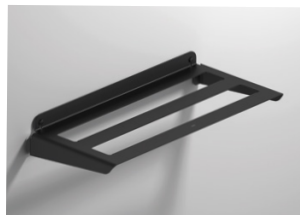

Towel Rack
185467 Matt Black **£230**
185085 Matt White **£230**
W600 H94 D275mm