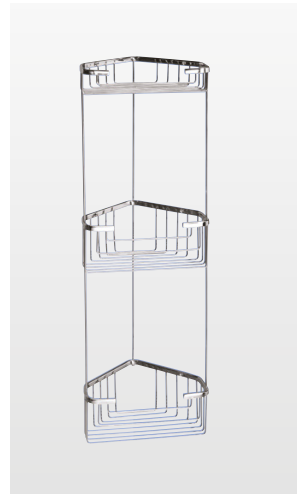

Dakota Corner Basket
2480-13 Chrome **£70**
W190 H35 D190mm front: 250mm
Stainless Steel