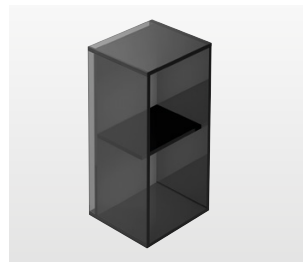

Pier Glass 2 Box Shelf Rectangular
B008479 Black £160
W180 H360 D160mm