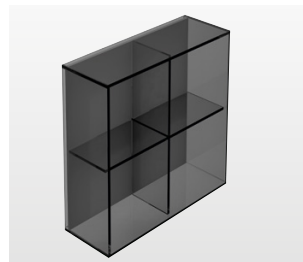

Pier Glass 4 Box Shelf Square
B008530 Black £265
W450 H450 D160mm