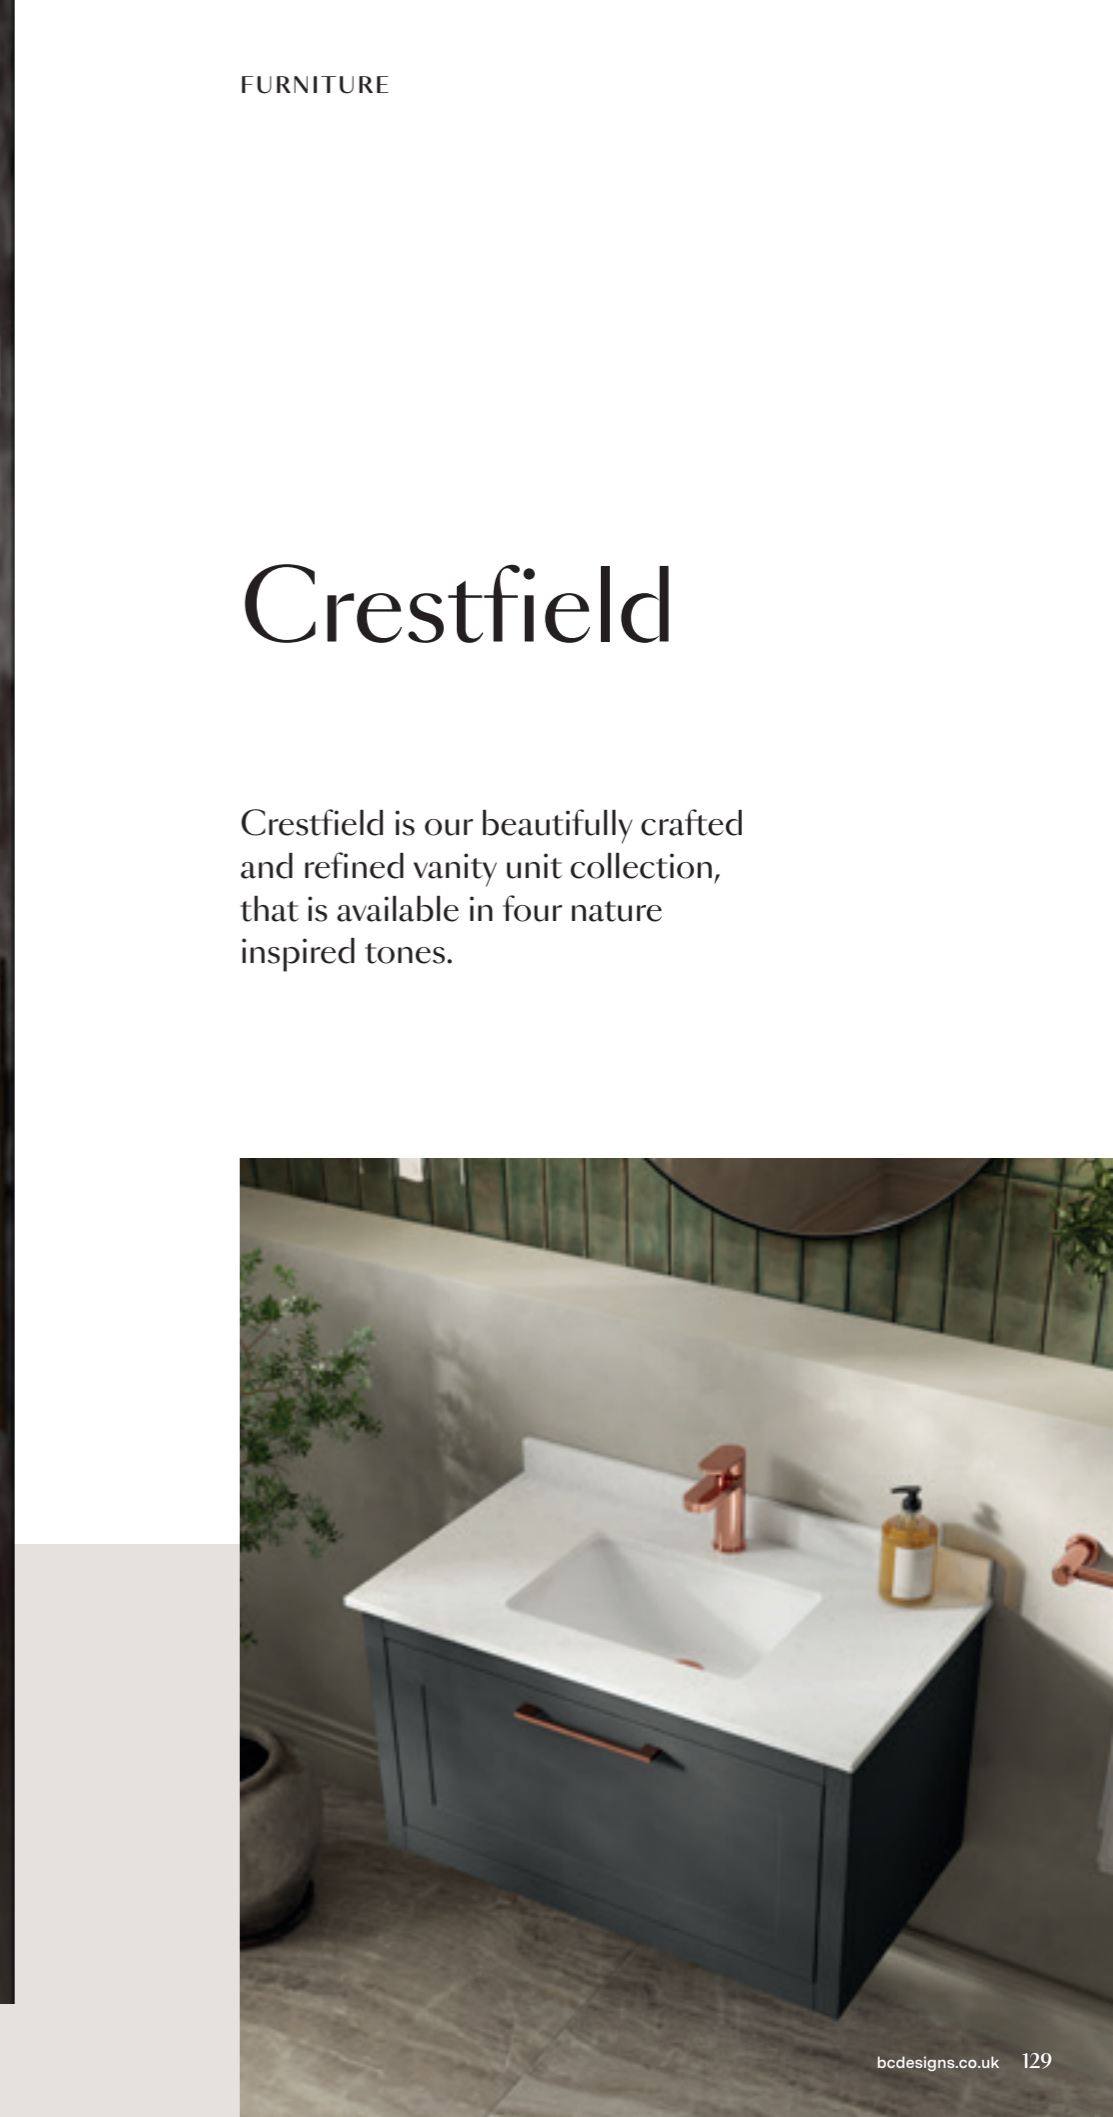

Crestfield

Crestfield is our beautifully crafted and refined vanity unit collection, that is available in four nature inspired tones.

NEW

Crestfield

NIMBUS WHITE

Horizontal Woodgrain

500mm Cabinet
Wall Hung, 1 Drawer
H450xW495xD385mm
£698.00
CRE191