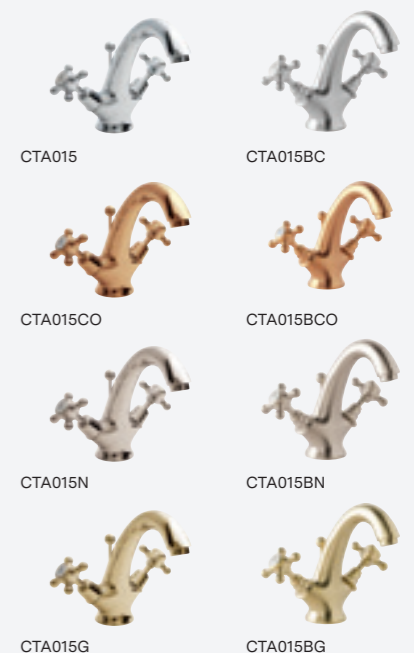

All our brassware ranges can also be tailored to your interior design choices, with one of our eight stunning finishes.

5 YEAR GUARANTEE

1 YEAR GUARANTEE

THE FINISHING TOUCH.

BRASSWARE

8 beautiful finishes. 3 easy steps.

Brushed Gold BG

HOW TO ORDER

1. Choose your item.
2. Decide on your finish.
3. Add the finish code to the product code.

Example:

CTA015 + BN = CTA015BN

All examples for CTA015 are opposite.

The finishes shown above are only graphic representations, and may differ to the finish on the product.

Suggested Water Pressures

LP1 0.1 Bar	HP1 1.0 Bar
LP2 0.2 Bar	HP2 2.0 Bar
MP 0.5 Bar	HP3 3.0 Bar

Chelmsford

Add some finesse to your bathroom with our new collection of modern brassware.

All the Chelmsford taps and the thermostatic shower are available in eight beautiful finishes.

BIDET

Mono Bidet Mixer
With Pop-up Waste. MP
CHE306 + finish code

Chrome	£124.00
BC/N/BN/CO/BCO	£309.00
G/BG	£437.00

BASIN

Mini Mono Basin Mixer
With Push Button Waste. LP2
CHE315 + finish code

Chrome	£117.00
BC/N/BN/CO/BCO	£301.00
G/BG	£429.00