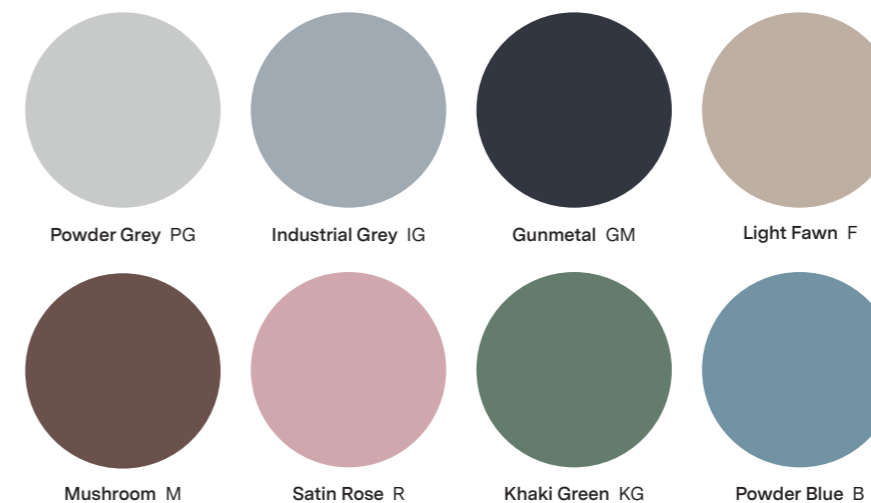

COLOURKAST

The ColourKast finishes are dependant on the bath design. See individual bath pages for available options.

White
Silk Matt and/or Polished
Available on all designs.

Marble
Available on
Bampton & Kurv only.