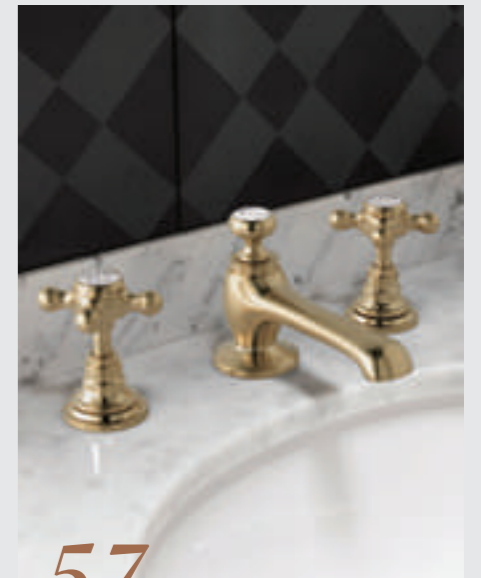

CONTENTS

FURNITURE	7	VICTRION CERAMICS	35	BRASSWARE & SHOWERS	57
Cabinets	10	Basins, Pedestals & Stands	36	Crosshead Taps	58
Mirrors & Cabinets	11	Pans & Cisterns	40	Lever Taps	60
Marble Finishes & Marble Tops	12	Soft Close Seats	41	Wastes & Accessories	63
Basins	13			<i>Choosing The Correct Valve</i>	65
		BATHS	43	Exposed Shower Valves	66
VICTRION FURNITURE	17	Freestanding Baths & Leg Sets	44	Concealed Shower Valves	67
Cabinets	18	Freestanding Baths	49	Exposed Shower Valve Kits	68
Marble Tops & Mirrors	19	Freestanding Shower Baths & Leg Sets	50	Exposed & Concealed Shower Valve Kits	69
		Art Deco Baths	53	Traditional Shower Valve Kits	70
CERAMICS	21	Art Deco Bath Panels	54	Shower Heads	71
<i>Fitzroy Range</i>	23	Overflow & Wastes	55		
Fitzroy Basins	25			HEATING & ACCESSORIES	73
Fitzroy Basins & Wastes	26			Towel Rails	75
Fitzroy Pans & Cisterns	28			Radiators & Valves	76
Fitzroy Comfort Height Basins	31			Bathroom	78
<i>Porchester Range</i>	32				
Porchester Pans & Basins	33				

All prices inclusive of VAT.
The eye icon 👁 = product style shown.

07

17

21

35

43

57

66

73