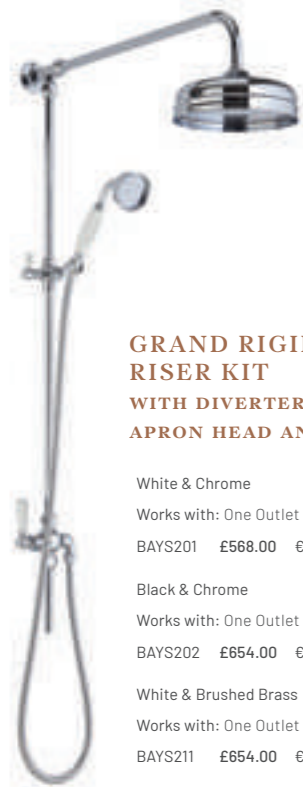

**GRAND RIGID
RISER KIT
WITH DIVERTER, 8" FIXED
APRON HEAD AND HANDSET**

White & Chrome
Works with: One Outlet Exposed Valve
BAYS201 £568.00 €698.64

Black & Chrome
Works with: One Outlet Exposed Valve
BAYS202 £654.00 €804.42

White & Brushed Brass
Works with: One Outlet Exposed Valve
BAYS211 £654.00 €804.42