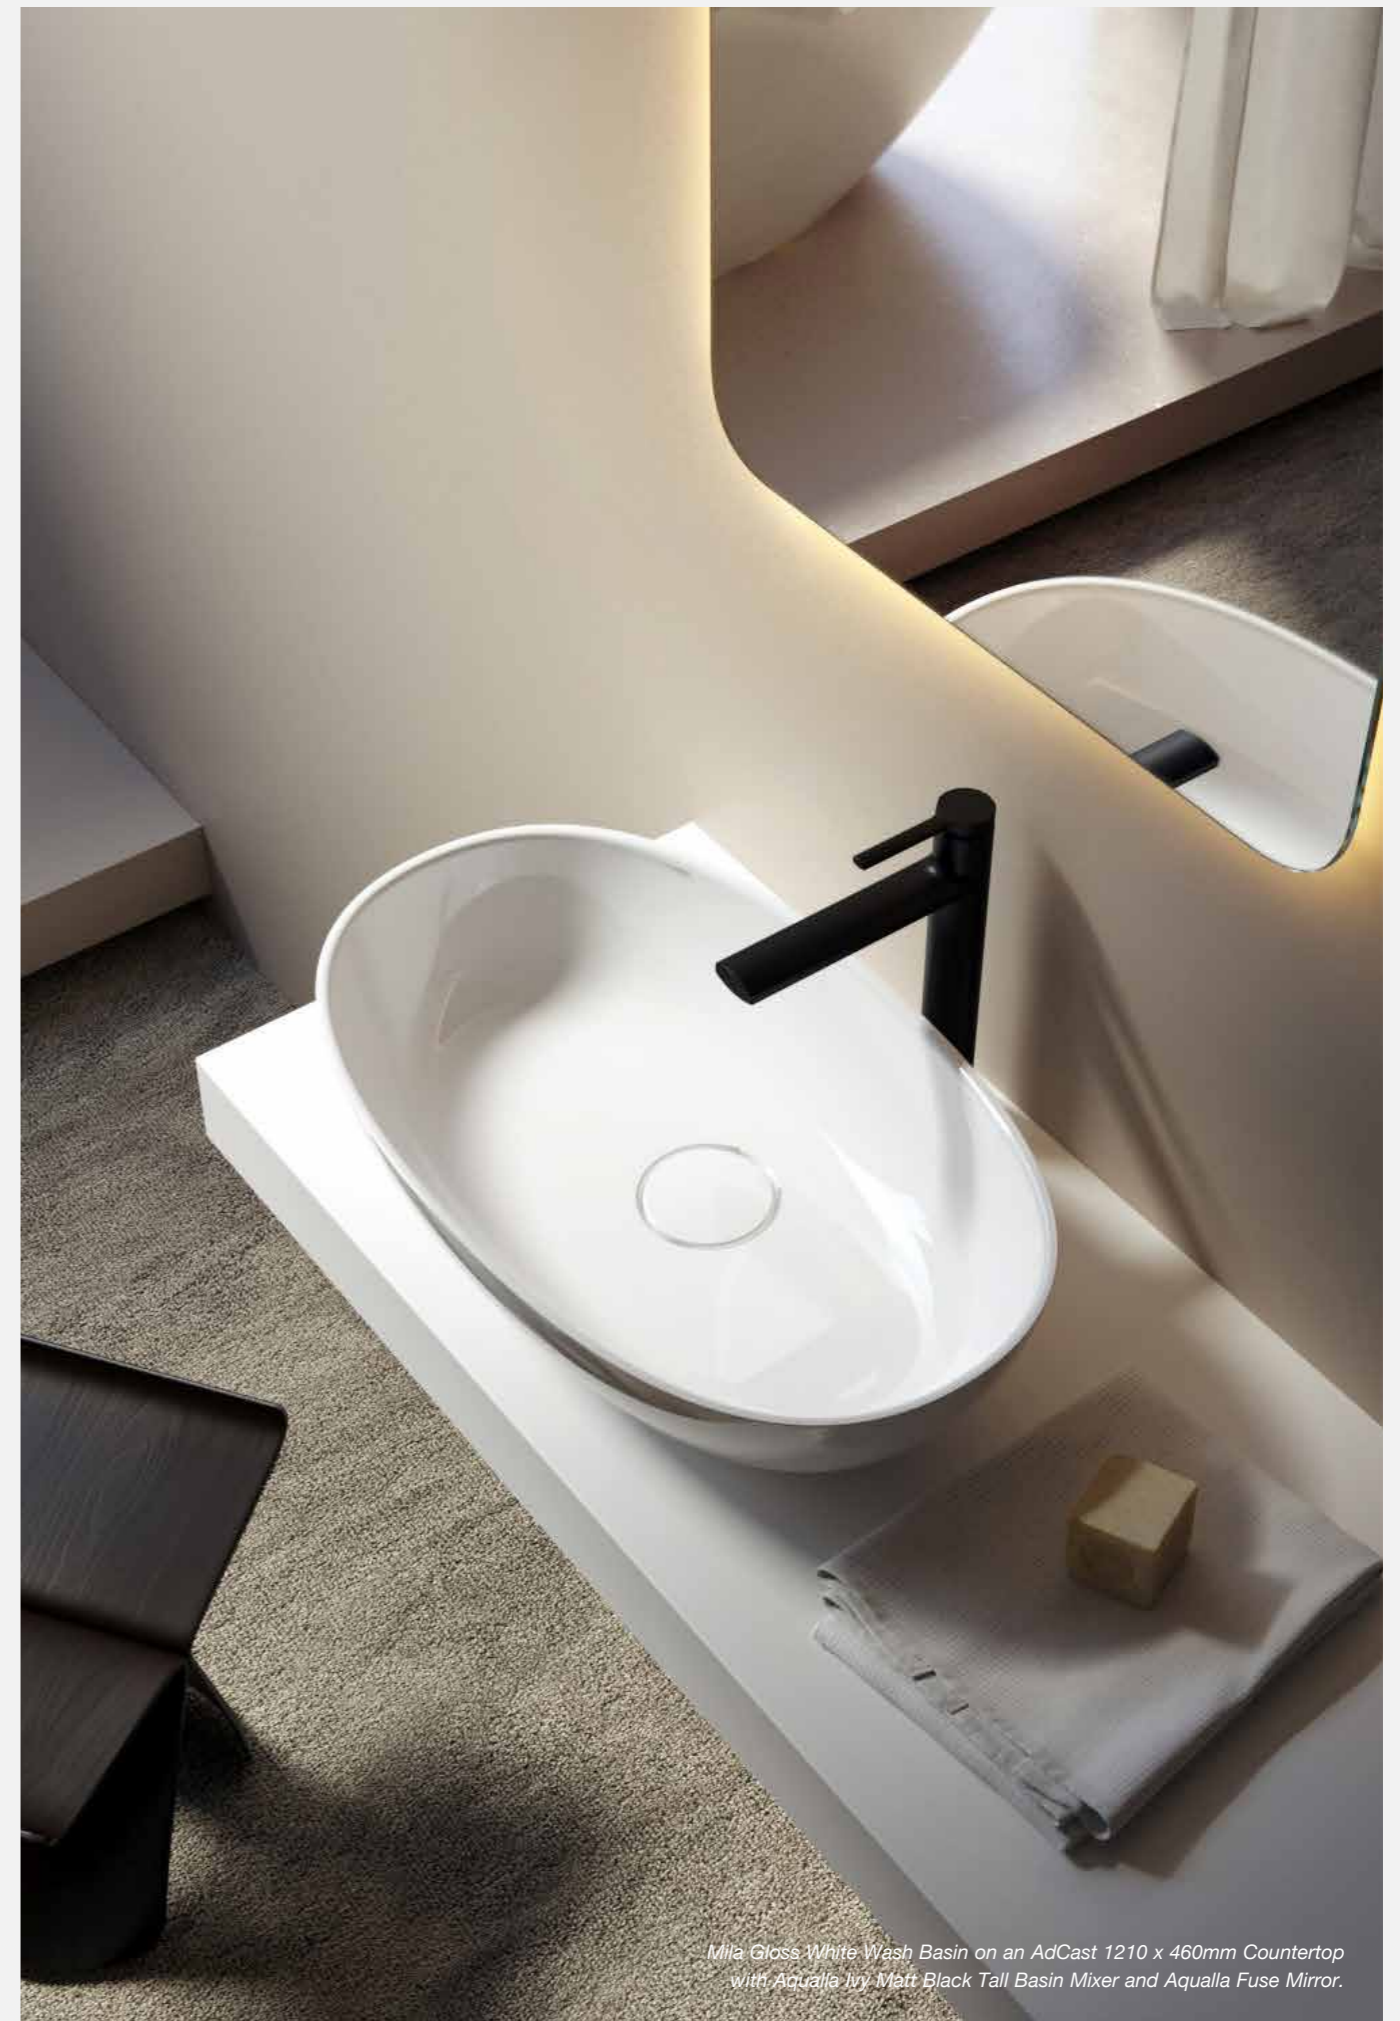

AdCast

Stone Wash Basins