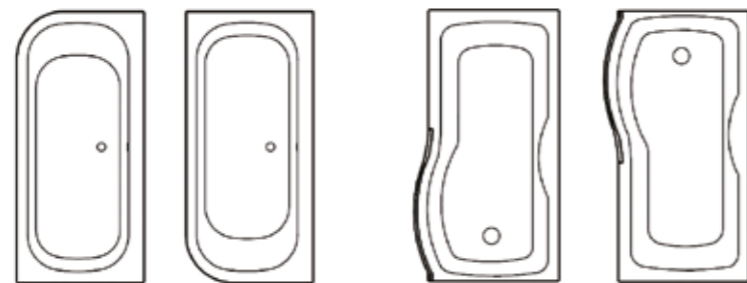

Bath Hand

Right Hand
Initial II

Left Hand

Right Hand
Parisian

Left Hand